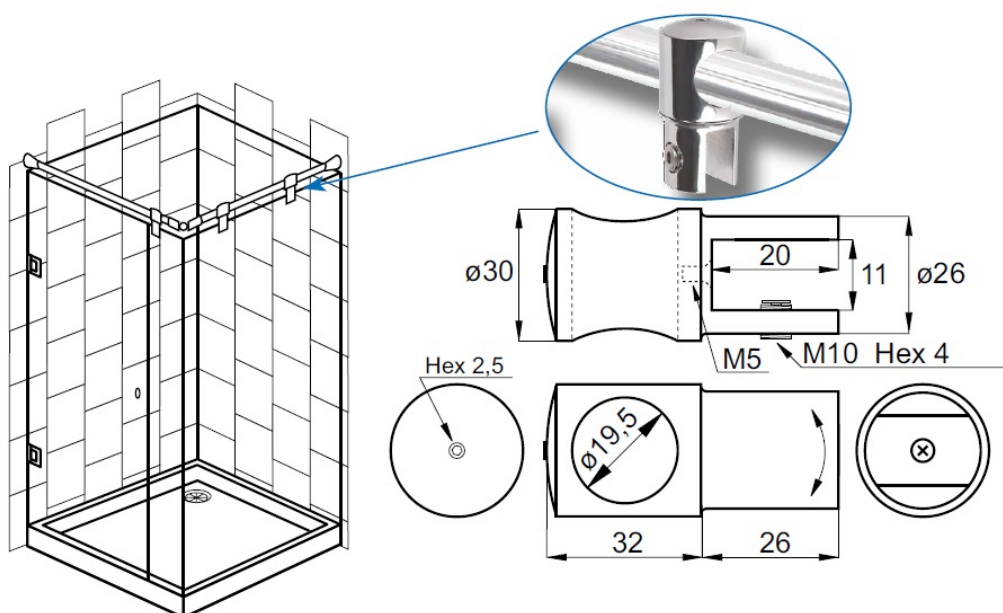

PRODUCT SHEET

Description:

Bar To Glass Centre Bracket, F/ø19mm Tube, SS-Look, 8-10mm Glass, W/Open Bar Hole

Item number:

15.26.103-6

| Units | Box | Carton | HS Code | Barcode |
|-------|-----|--------|------------|---|
| Pcs. | 1 | 50 | 8302419000 |  5704866506274 |