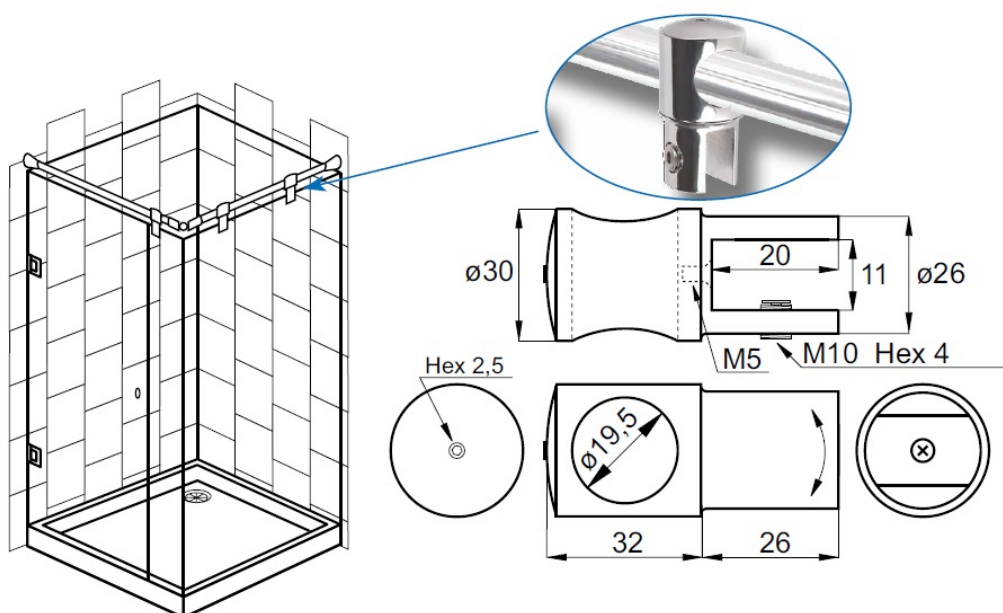

PRODUCT SHEET

Description:

Bar To Glass Centre Bracket, F/ø19mm Tube, Black Finish, 8- 10mm Glass, W/Open Bar Hole

Item number:

15.26.103-4

Units	Box	Carton	HS Code	Barcode
Pcs.	1	100	8302419000	
				5704866507776