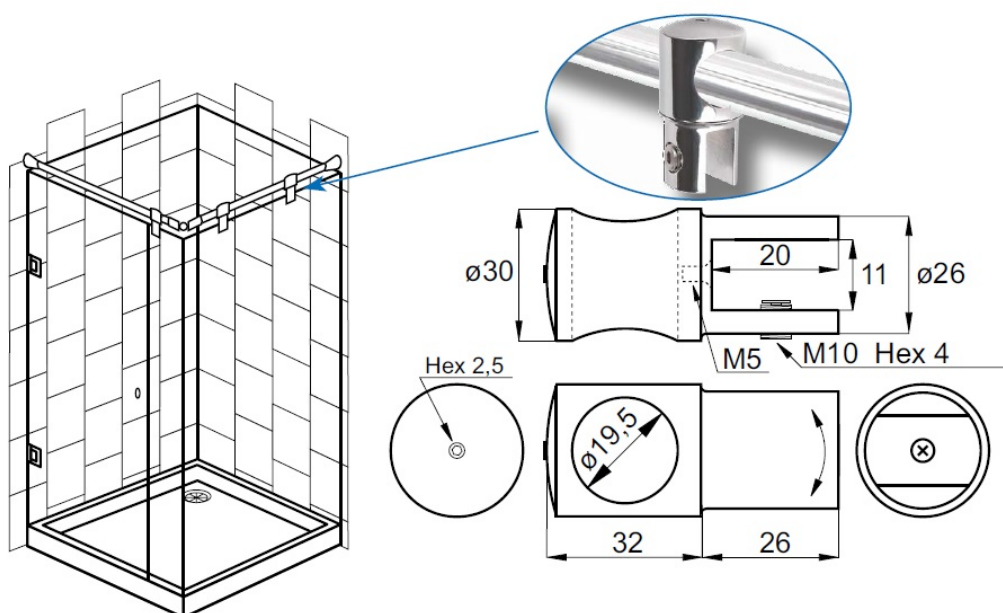

PRODUCT SHEET

Description:

Bar To Glass Centre Bracket, F/ø19mm Tube, CPL, 8-10mm Glass, W/Open Bar Hole

Item number:

15.26.103-0

Units	Box	Carton	HS Code	Barcode
Pcs.	1	50	8302419000	
				5704866505024

SISO A/S

Mileparken 11
DK-2740 Skovlunde
Denmark
VAT: DK 24786013

Phone +45 45 830 900

www.siso.dk
siso@siso.dk

Danske Bank
Nytorv Branch
Copenhagen
SWIFT: DABADKKK

Account no.
4180 3112 112936
IBAN Account
DK7230003112112936