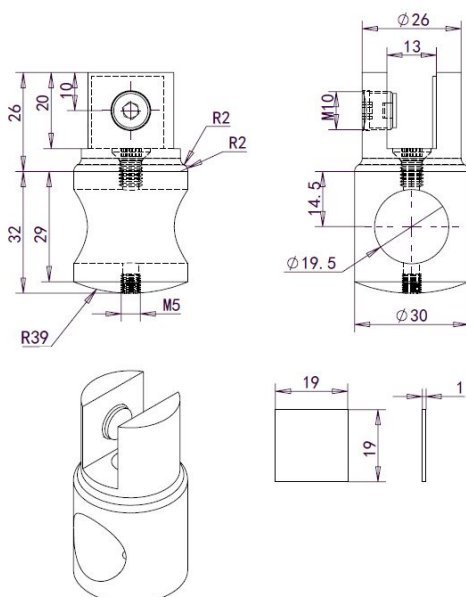

PRODUCT SHEET

Description:

Bar To Glass Bracket, F/ø19mm Tube, Polished Brass, 8-10mm. Glass, W/Closed Bar Hole

Item number:

15.26.102-8

Units	Box	Carton	HS Code	Barcode
Pcs.	1	100	8302419000	
				5704866506267