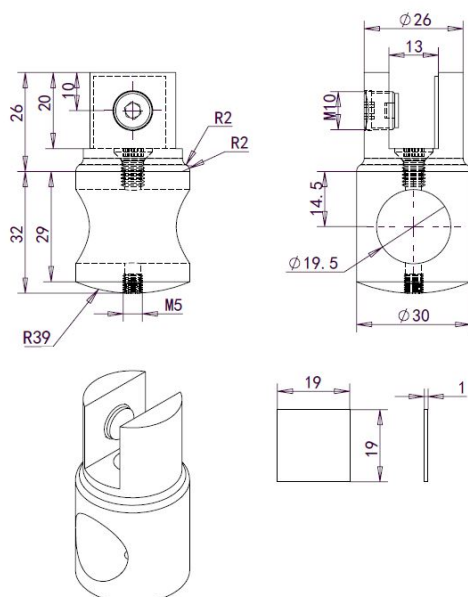

## Description:

Bar To Glass Bracket, F/ø19mm Tube, SS-Look, 8-10mm Glass, W/Closed Bar Hole

## Item number:

15.26.102-7

Units	Box	Carton	HS Code	Barcode
Pcs.	1	100	8302419000	
				5704866504928