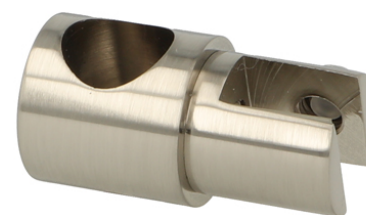

PRODUCT SHEET

Description:

Bar To Glass Bracket, F/ø19mm Tube, SS-Look, 8-10mm Glass, W/Closed Bar Hole

Item number:

15.26.102-7

Units	Box	Carton	HS Code	Barcode
Pcs.	1	100	8302419000	
				5704866504928

SISO A/S

Mileparken 11
DK-2740 Skovlunde
Denmark
VAT: DK 24786013

Phone +45 45 830 900

www.siso.dk
siso@siso.dk

Danske Bank
Nytorv Branch
Copenhagen
SWIFT: DABADKKK

Account no.
4180 3112 112936
IBAN Account
DK7230003112112936