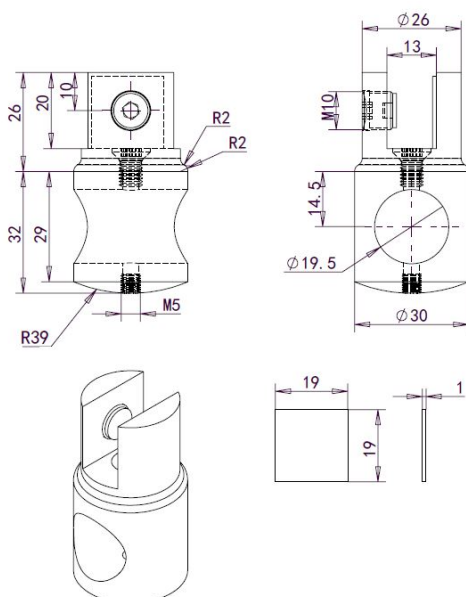

PRODUCT SHEET

Description:

Bar To Glass Bracket, F/ø19mm Tube, Chrome Pl, 8-10mm Glass W/Closed Bar Hole

Item number:

15.26.102-0

Units	Box	Carton	HS Code	Barcode
Pcs.	1	50	8302419000	
				5704866504232

SISO A/S