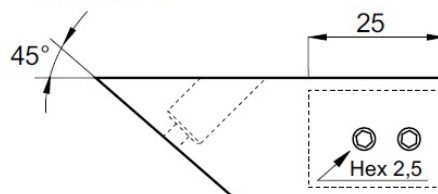

PRODUCT SHEET

Description:

Bar To Wall Bracket, F/ø19mm Tube, Polished Brass, 45 DG Angle

Item number:

15.26.101-8

Units	Box	Carton	HS Code	Barcode
Pcs.	1	60	8302419000	
				5704866505017

SISO A/S

Mileparken 11
DK-2740 Skovlunde
Denmark
VAT: DK 24786013