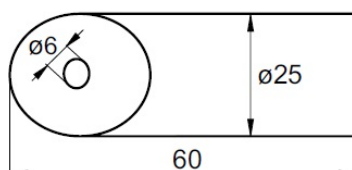

PRODUCT SHEET

Description:

Bar To Wall Bracket, F/ø19mm Tube, Polished Brass, 45 DG Angle

Item number:

15.26.101-8

Units	Box	Carton	HS Code	Barcode
Pcs.	1	60	8302419000	
				5704866505017

SISO A/S

Mileparken 11
DK-2740 Skovlunde
Denmark
VAT: DK 24786013