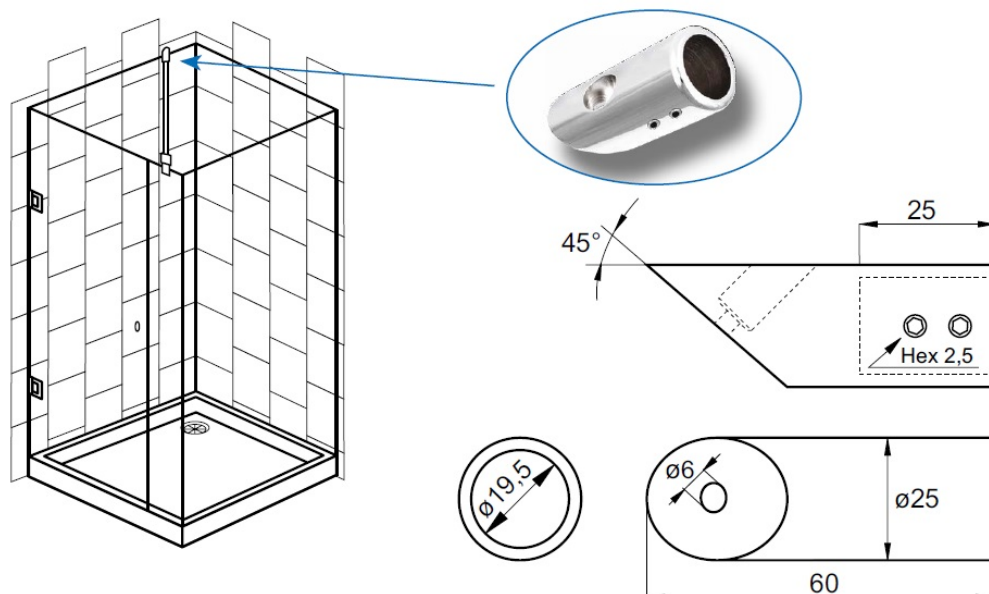

PRODUCT SHEET

Description:

Bar To Wall Bracket, F/ø19mm Tube, Brushed Brass, 45 DG Angle

Item number:

15.26.101-5

Units	Box	Carton	HS Code	Barcode
Pcs.	1	50	8302419000	
				5704866512237

SISO A/S

Mileparken 11
DK-2740 Skovlunde
Denmark
VAT: DK 24786013