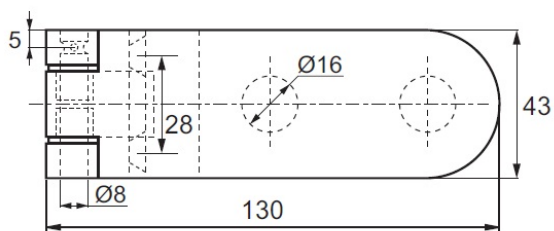

PRODUCT SHEET

Description:

Sauna Hinge F/Glass Doors, "Praha", Aluminium Anodized, For 8-10mm Glass, Inlay Doors, Max. 1000mm Door Width, Max., 35 KG

Item number:

15.25.090-0

Units	Box	Carton	HS Code	Barcode
Pcs.	1	40	8302100090	
				5704866470155