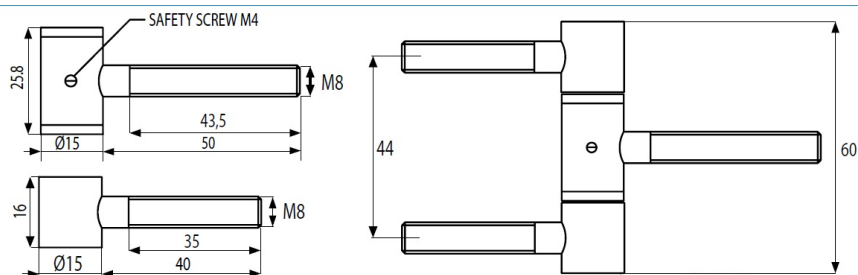

PRODUCT SHEET

Description:

Sauna Hinge F/Wood Doors, "Belarus", Brown Powder Painted, Pin Hinge Mounting, Zamak Material

Item number:

15.25.080-0

Units	Box	Carton	HS Code	Barcode
Pcs.	20	200	8302100090	
				5704866061827