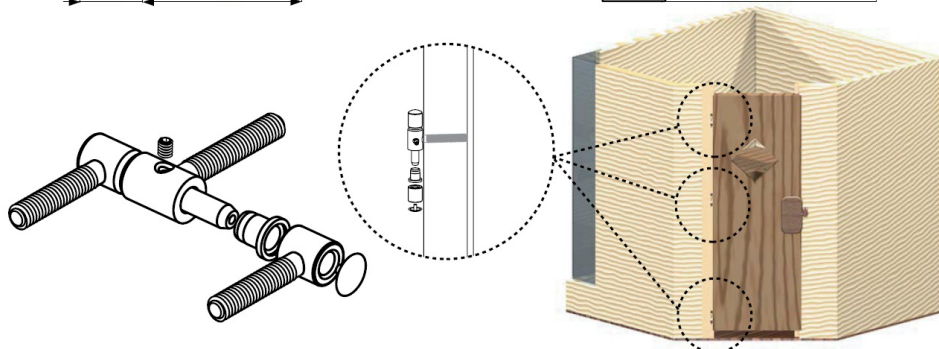

PRODUCT SHEET

Description:

Sauna Hinge F/Wood Doors, "Belarus", Brown Powder Painted, Pin Hinge Mounting, Zamak Material

Item number:

15.25.080-0

Units	Box	Carton	HS Code	Barcode
Pcs.	20	200	8302100090	
				5704866061827