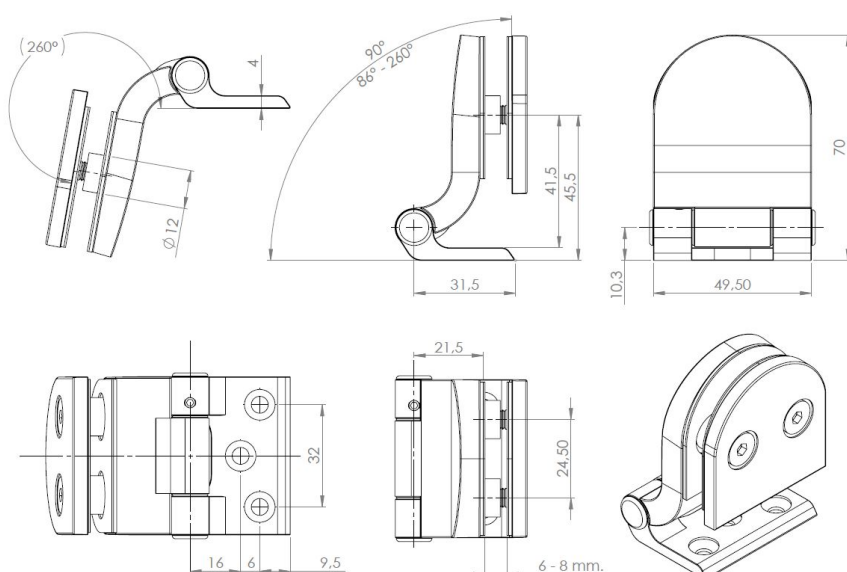

PRODUCT SHEET

Description:

Sauna Hinge F/Glass Doors, "Suomi", Alu Finish, Bracket Mounting, Cranked, Zamak Material

Item number:

15.25.062-0

Units	Box	Carton	HS Code	Barcode
Pcs.	1	80	8302100090	
				5704866061742