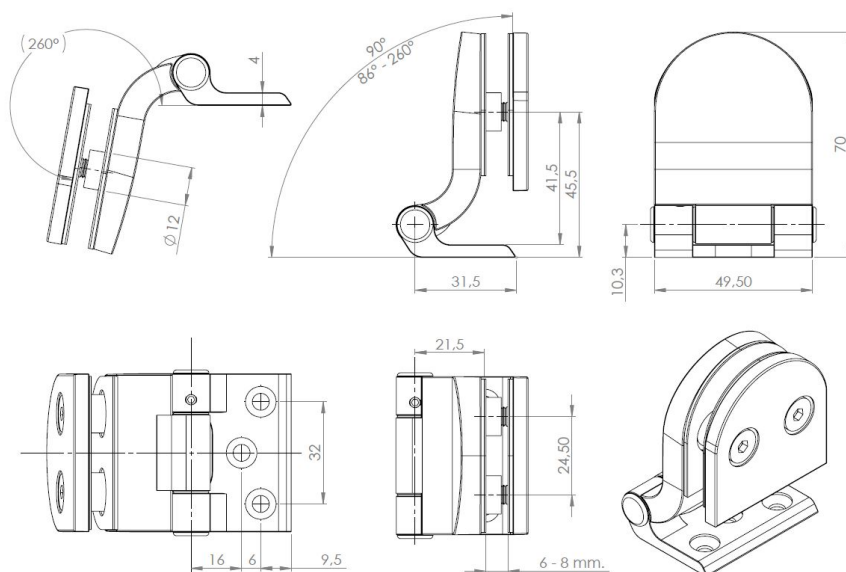

PRODUCT SHEET

Description:

Sauna Hinge F/Glass Doors, "Suomi", Chrome Pl, Bracket Mounting, Cranked, Zamak Material

Item number:

15.25.061-0

Units	Box	Carton	HS Code	Barcode
Pcs.	1	80	8302100090	
				5704866061711