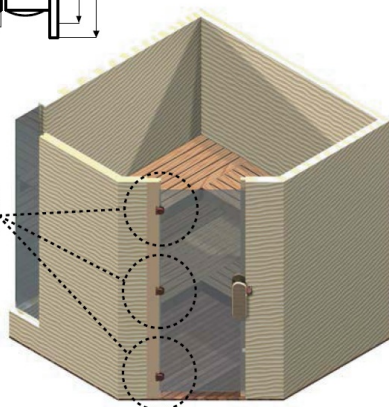

PRODUCT SHEET

Description:

Sauna Hinge F/Glass Doors, "Slovakia", Black Matt Powder Painted, Bracket Mounting, Zamak Material

Item number:

15.25.059-0

Units	Box	Carton	HS Code	Barcode
Pcs.	1	80	8302100090	
				5704866504010