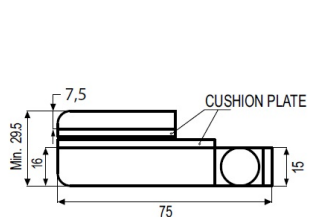

PRODUCT SHEET

Description:

Sauna Hinge F/Glass Doors, "Slovakia", Black Matt Powder Painted, Bracket Mounting, Zamak Material

Item number:

15.25.059-0

Units	Box	Carton	HS Code	Barcode
Pcs.	1	80	8302100090	
				5704866504010