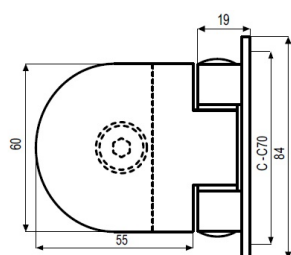

PRODUCT SHEET

Description:

Sauna Hinge F/Glass Doors, "Slovakia", Black Matt Powder Painted, Bracket Mounting, Zamak Material

Item number:

15.25.059-0

Units	Box	Carton	HS Code	Barcode
Pcs.	1	80	8302100090	
				5704866504010