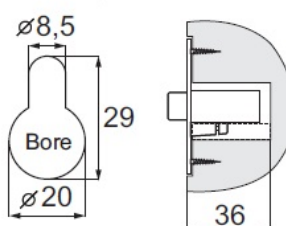

PRODUCT SHEET

Description:

Door Catch Roller "Dania", Black Matt, 60x22mm, W/Adjustment Function, Inset Hole For Body:
28X32mm, Zamak Body

Item number:

15.25.032-0

Units	Box	Carton	HS Code	Barcode
Pcs.	50	300	8302415000	
				5704866503983

Wheel adjustable by set screw: 0 - 8 mm

SISO A/S

Mileparken 11
DK-2740 Skovlunde
Denmark
VAT: DK 24786013

Phone +45 45 830 900

www.siso.dk
siso@siso.dk

Danske Bank
Nytorv Branch
Copenhagen
SWIFT: DABADKKK

Account no.
4180 3112 112936
IBAN Account
DK7230003112112936