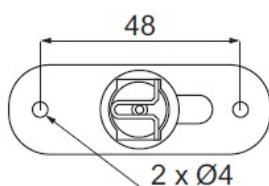

PRODUCT SHEET

Description:

Door Catch Roller "Dania", Black Matt, 60x22mm, W/Adjustment Function, Inset Hole For Body:
28X32mm, Zamak Body

Item number:

15.25.032-0

Units	Box	Carton	HS Code	Barcode
Pcs.	50	300	8302415000	
				5704866503983

Wheel adjustable by set screw: 0 - 8 mm

SISO A/S

Mileparken 11
DK-2740 Skovlunde
Denmark
VAT: DK 24786013

Phone +45 45 830 900

www.siso.dk
siso@siso.dk

Danske Bank
Nytorv Branch
Copenhagen
SWIFT: DABADKKK

Account no.
4180 3112 112936
IBAN Account
DK7230003112112936