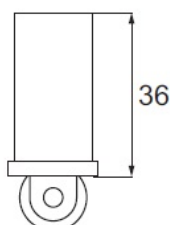

PRODUCT SHEET

Description:

Door Catch Roller "Dania", Black Matt, 60x22mm, W/Adjustment Function, Inset Hole For Body:
28X32mm, Zamak Body

Item number:

15.25.032-0

Units	Box	Carton	HS Code	Barcode
Pcs.	50	300	8302415000	
				5704866503983