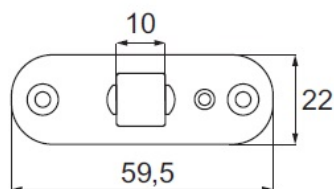

PRODUCT SHEET

Description:

Door Catch Roller "Dania", Black Matt, 60x22mm, W/Adjustment Function, Inset Hole For Body:
28X32mm, Zamak Body

Item number:

15.25.032-0

Units	Box	Carton	HS Code	Barcode
Pcs.	50	300	8302415000	
				5704866503983