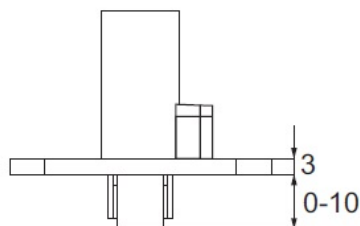

PRODUCT SHEET

Description:

Door Catch Roller "Dania", Black Matt, 60x22mm, W/Adjustment Function, Inset Hole For Body:
28X32mm, Zamak Body

Item number:

15.25.032-0

Units	Box	Carton	HS Code	Barcode
Pcs.	50	300	8302415000	
				5704866503983

Wheel adjustable by set screw: 0 - 8 mm

SISO A/S

Mileparken 11
DK-2740 Skovlunde
Denmark
VAT: DK 24786013

Phone +45 45 830 900

www.siso.dk
siso@siso.dk

Danske Bank
Nytorv Branch
Copenhagen
SWIFT: DABADKKK

Account no.
4180 3112 112936
IBAN Account
DK7230003112112936