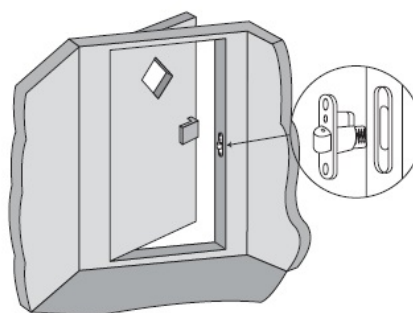

PRODUCT SHEET

Description:

Door Catch Roller "Dania", Black Matt, 60x22mm, W/Adjustment Function, Inset Hole For Body:
28X32mm, Zamak Body

Item number:

15.25.032-0

Units	Box	Carton	HS Code	Barcode
Pcs.	50	300	8302415000	
				5704866503983