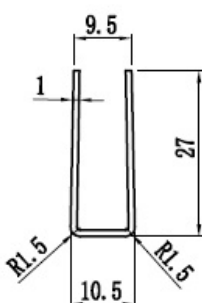

PRODUCT SHEET

Description:

Catch Plate F/Sauna, Steel CPL, 35x27mm W/1 & 2mm Cushion

Item number:

15.25.017-1

Units	Box	Carton	HS Code	Barcode
Pcs.	100	1000	8302415000	 5704866461290

1 & 2 mm cushions