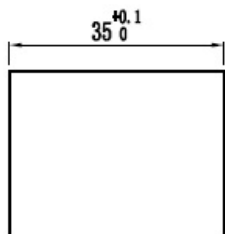

PRODUCT SHEET

Description:

Catch Plate F/Sauna, Steel CPL, 35x27mm W/1 & 2mm Cushion

Item number:

15.25.017-1

Units	Box	Carton	HS Code	Barcode
Pcs.	100	1000	8302415000	 5704866461290

1 & 2 mm cushions