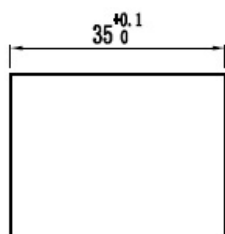

PRODUCT SHEET

Description:

Catch Plate F/Sauna, Steel ALU, 35x27mm W/1 & 2mm Cushion

Item number:

15.25.013-1

Units	Box	Carton	HS Code	Barcode
Pcs.	100	1000	8302415000	 5704866457910

1 & 2 mm cushions