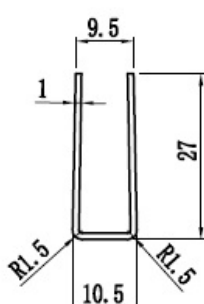

PRODUCT SHEET

Description:

Catch Plate F/Sauna, Steel ALU, 35x27mm W/1 & 2mm Cushion

Item number:

15.25.013-1

Units	Box	Carton	HS Code	Barcode
Pcs.	100	1000	8302415000	 5704866457910

1 & 2 mm cushions