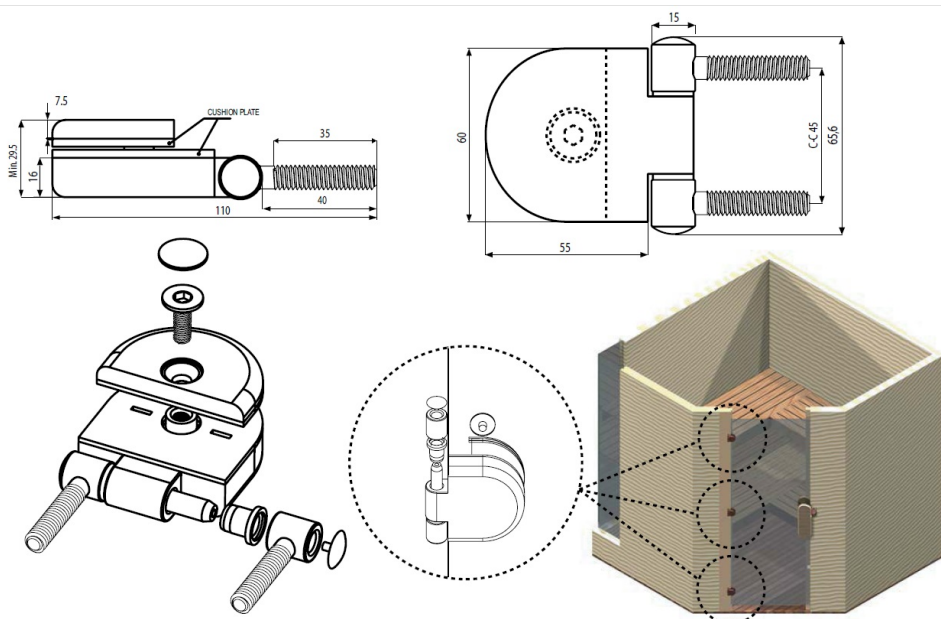

PRODUCT SHEET

Description:

Sauna Hinge F/Glass Doors, "Trebisov", Chrome Pl, Pin Hinge Mounting, Zamak Material

Item number:

15.25.002-1

Units	Box	Carton	HS Code	Barcode
Pcs.	1	80	8302100090	
				5704866467216