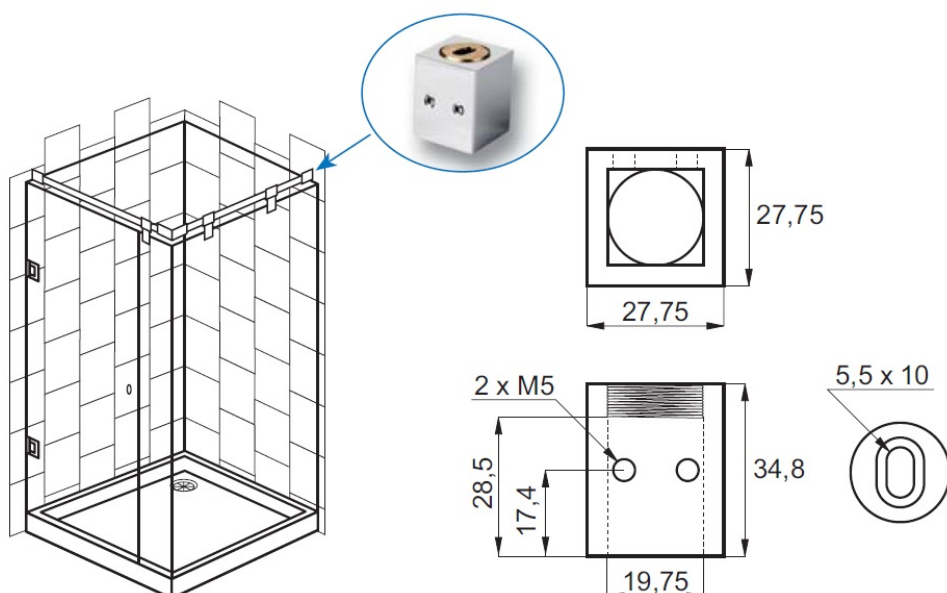

PRODUCT SHEET

Description:

Bar To Wall Bracket, F/19x19mm Square Tube, CPL

Item number:

15.24.300-1

| Units | Box | Carton | HS Code | Barcode |
|-------|-----|--------|------------|--|
| Pcs. | 1 | 50 | 8302419000 |  |
| | | | | 5704866474641 |