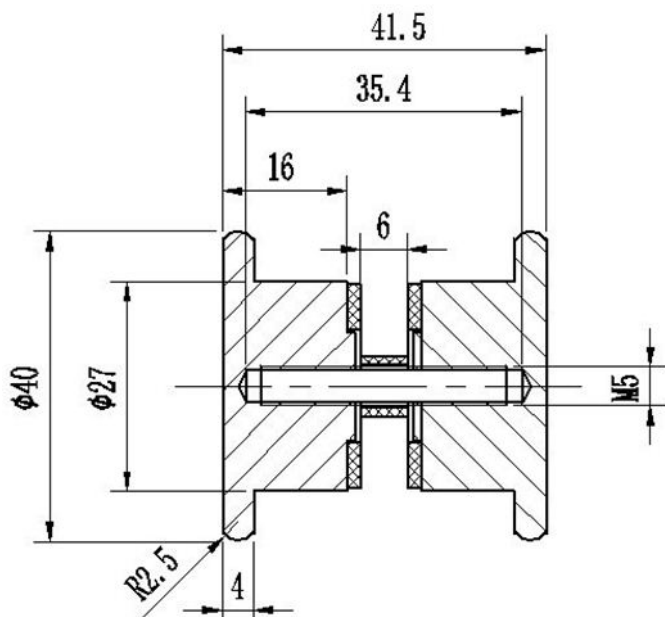

PRODUCT SHEET

Description:

Brass Door Knob "Kiel", \varnothing 40mm, Brushed Brass, 6-12mm Glass, Drill Hole \varnothing 8mm - Recommended \varnothing 10mm

Item number:

15.24.093-5

Units	Box	Carton	HS Code	Barcode
Pcs.	1	50	8302415000	 5704866512282