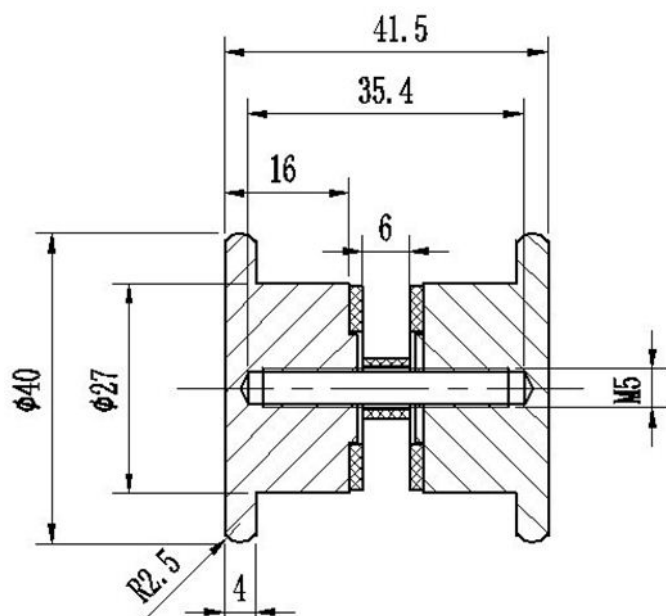

PRODUCT SHEET

Description:

Brass Door Knob "Kiel", $\varnothing 40$ mm, Polished Brass, 6-12mm Glass, Drill Hole $\varnothing 8$ mm - Recommended $\varnothing 10$ mm

Item number:

15.24.093-1

Units	Box	Carton	HS Code	Barcode
Pair	1	50	8302415000	 5704866502962