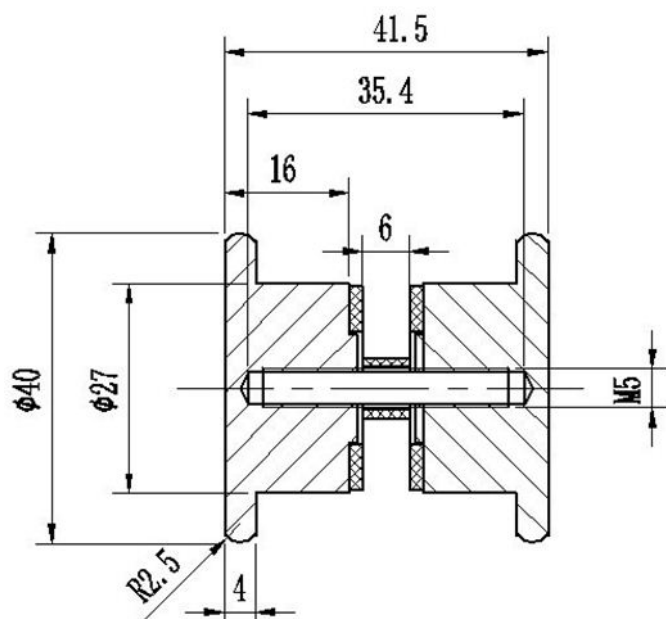

PRODUCT SHEET

Description:

Brass Door Knob "Kiel", $\varnothing 40$ mm, Alu-Look, 6-12mm Glass, Drill Hole $\varnothing 8$ mm - Recommended $\varnothing 10$ mm

Item number:

15.24.092-1

Units	Box	Carton	HS Code	Barcode
Pair	1	50	8302415000	 5704866504102

SISO A/S
Mileparken 11
DK-2740 Skovlunde
Denmark
VAT: DK 24786013

Phone +45 45 830 900
www.siso.dk
siso@siso.dk

Danske Bank
Nytorv Branch
Copenhagen
SWIFT: DABADKKK

Account no.
4180 3112 112936
IBAN Account
DK7230003112112936