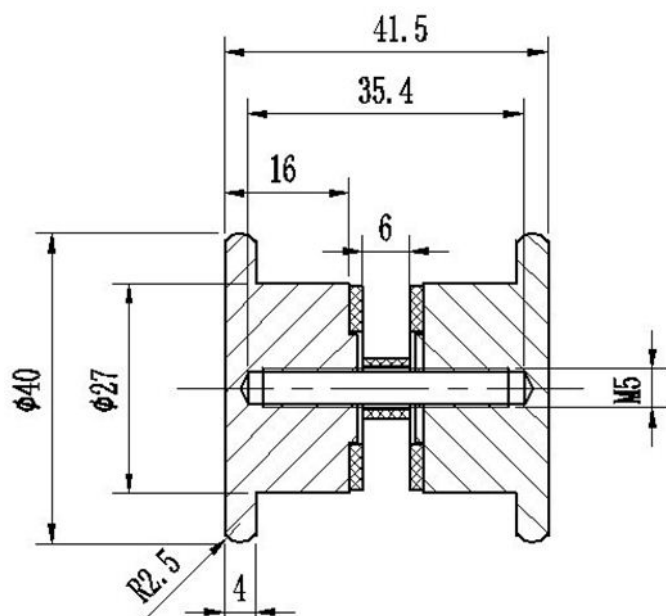

PRODUCT SHEET

Description:

Brass Door Knob "Kiel", $\varnothing 40$ mm, SS-Look, 6-12mm Glass, Drill Hole $\varnothing 8$ mm - Recommended $\varnothing 10$ mm

Item number:

15.24.091-2

Units	Box	Carton	HS Code	Barcode
Pair	1	50	8302415000	 5704866502955

SISO A/S
Mileparken 11
DK-2740 Skovlunde
Denmark
VAT: DK 24786013

Phone +45 45 830 900
www.siso.dk
siso@siso.dk

Danske Bank
Nytorv Branch
Copenhagen
SWIFT: DABADKKK

Account no.
4180 3112 112936
IBAN Account
DK7230003112112936