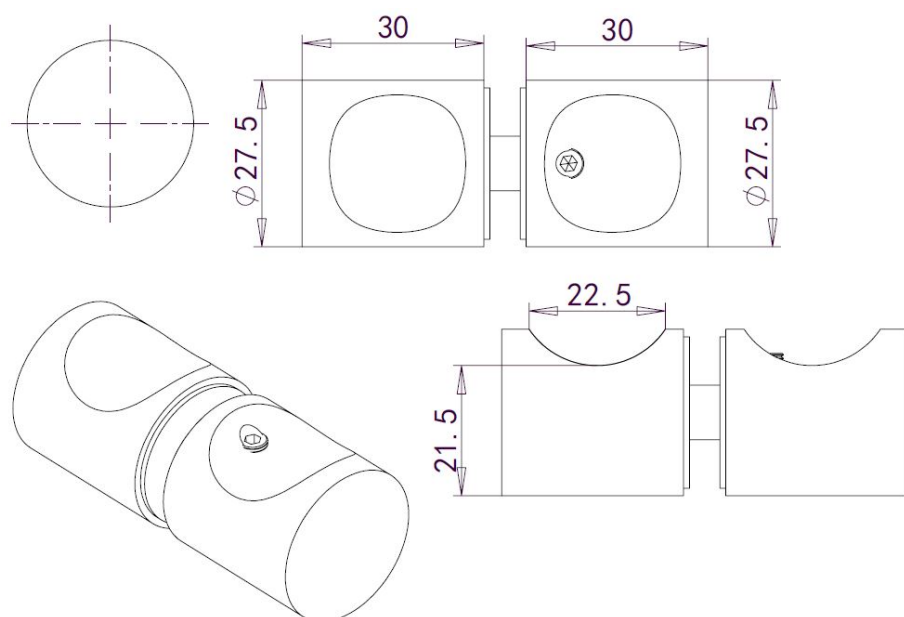

PRODUCT SHEET

Description:

Brass Door Knob "Cork", \varnothing 28mm, CPL , 6-12mm Glass, Drill Hole \varnothing 10 mm

Item number:

15.24.065-2

Units	Box	Carton	HS Code	Barcode
Pair	1	50	8302415000	 5704866504850