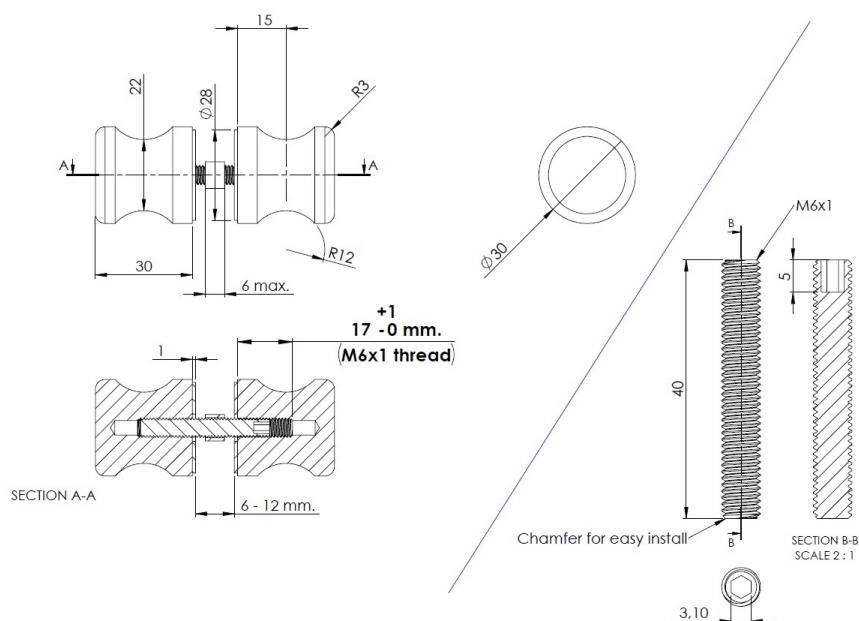

PRODUCT SHEET

Description:

Brass Door Knob "Wien", \varnothing 30mm, Polished Brass, 6-12mm Glass, Drill Hole \varnothing 10 mm

Item number:

15.24.048-1

Units	Box	Carton	HS Code	Barcode
Pair			8302415000	 5704866513500