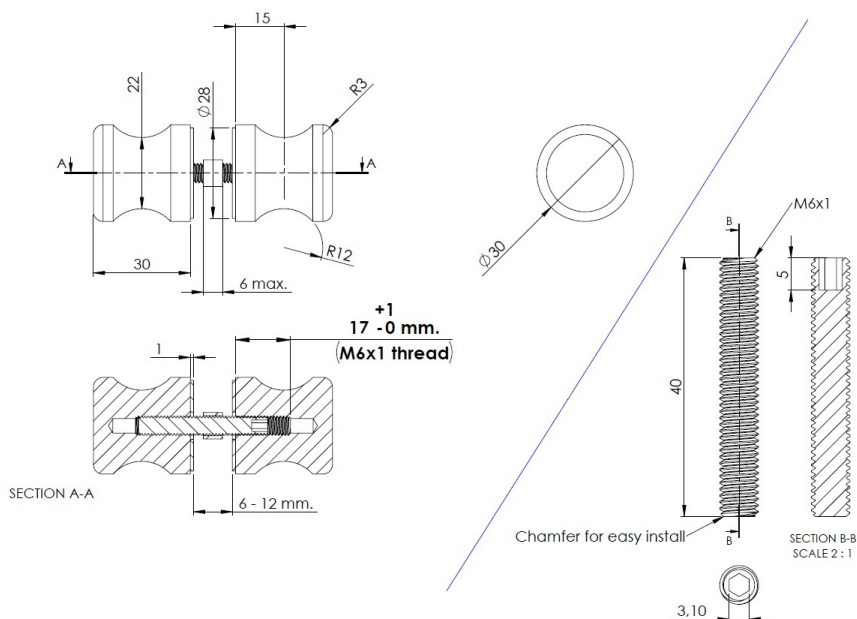

PRODUCT SHEET

Description:

Brass Door Knob "Wien", $\varnothing 30$ mm, Alu-Look, 6-12mm Glass, Drill Hole $\varnothing 10$ mm

Item number:

15.24.047-0

Units	Box	Carton	HS Code	Barcode
Pair	1	60	8302415000	 5704866060776