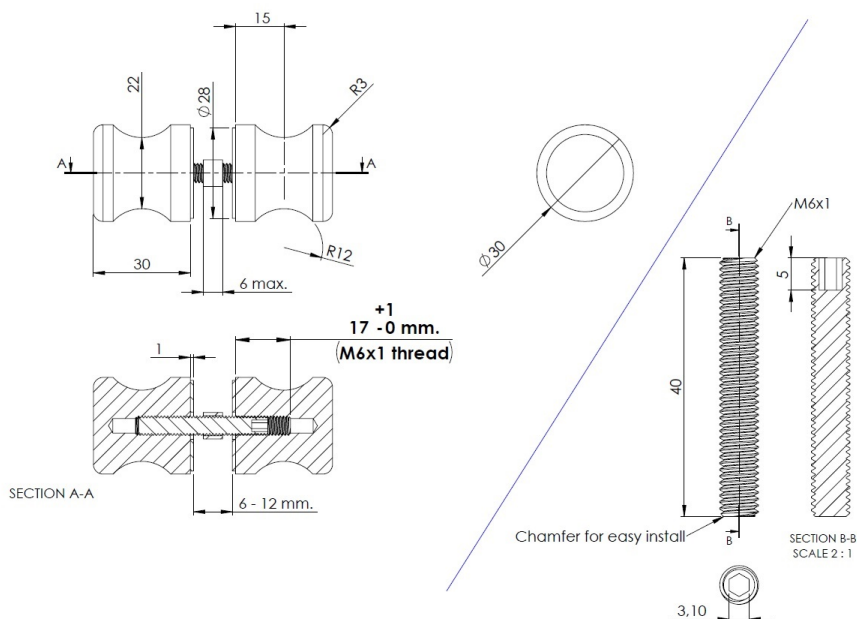

# PRODUCT SHEET

**Description:**

Brass Door Knob "Wien", ø30mm, Black finish, 6-12mm Glass, Drill Hole ø10 mm

**Item number:**

15.24.045-5

Units	Box	Carton	HS Code	Barcode
Pair			8302415000	 5704866513494

**SISO A/S**