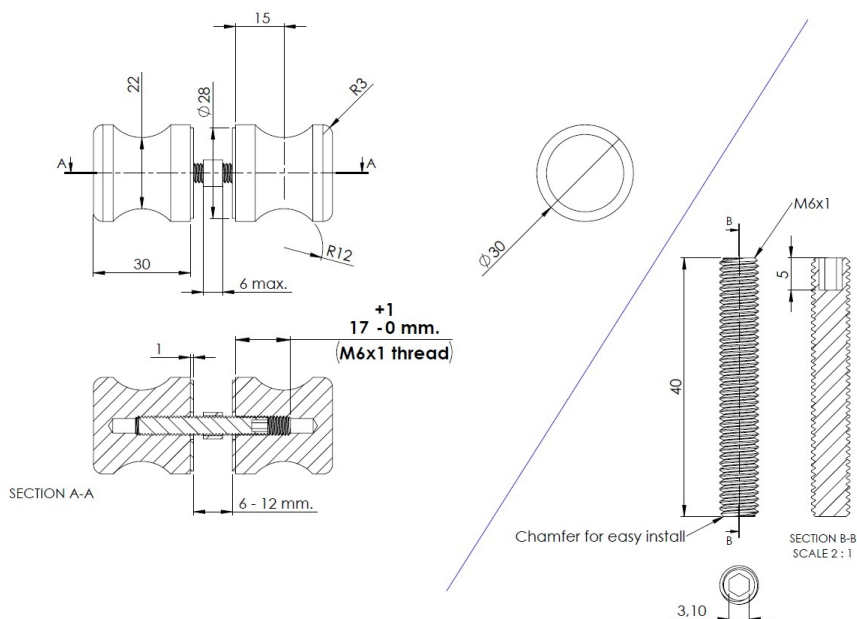

PRODUCT SHEET

Description:

Brass Door Knob "Wien", $\varnothing$ 30mm, CPL, 6-12mm Glass, Drill Hole $\varnothing$ 10 mm

Item number:

15.24.045-0

Units	Box	Carton	HS Code	Barcode
Pair	1	60	8302415000	 5704866060752

SISO A/S

Mileparken 11
DK-2740 Skovlunde
Denmark
VAT: DK 24786013

Phone +45 45 830 900

www.siso.dk
siso@siso.dk

Danske Bank
Nytorv Branch
Copenhagen
SWIFT: DABADKKK

Account no.
4180 3112 112936
IBAN Account
DK7230003112112936