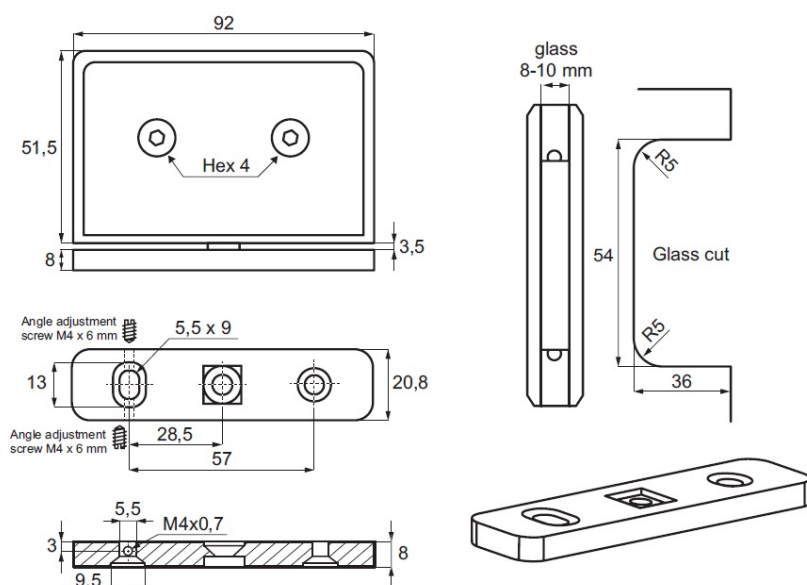

PRODUCT SHEET

Description:

Shower Pivot Hinge "Lodz II", Floor/Glass, Alu-Look, 51,5x92 x21mm. With Adjustable Base, Brass Material, Incl., 2 Holes, 6-10mm Glass Thickness, w/Angle Adjustment Function, & 25DG Return Function, Brass Material, Rectangular Shape, w/Chamferede Edges

Item number:

15.23.945-7

Units	Box	Carton	HS Code	Barcode
Pcs.	1	20	8302100090	
				5704866470469

SISO A/S

Mileparken 11
DK-2740 Skovlunde
Denmark
VAT: DK 24786013

Phone +45 45 830 900

www.siso.dk
siso@siso.dk

Danske Bank
Nytorv Branch
Copenhagen
SWIFT: DABADKKK

Account no.
4180 3112 112936
IBAN Account
DK7230003112112936