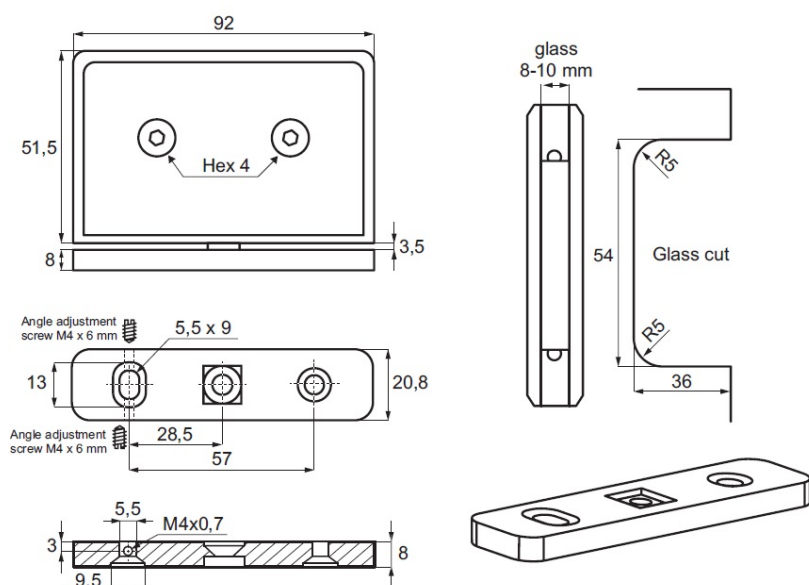

PRODUCT SHEET

Description:

Shower Pivot Hinge "Lodz II", Floor/Glass, CPL, 51,5x92x21mm, With Adjustable Base, Brass Material, Incl., Gaskets, Screws & Templates, Self Centering When Within 15DG, Of Closed Position, 8-10mm Glass Thickness., Load Capacity: 20 kg Pr. Hinge, Max Glass Width: 800mm

Item number:

15.23.945-0

Units	Box	Carton	HS Code	Barcode
Pcs.	1	20	8302100090	
				5704866470452

SISO A/S

Mileparken 11
DK-2740 Skovlunde
Denmark
VAT: DK 24786013

Phone +45 45 830 900

www.siso.dk
siso@siso.dk

Danske Bank
Nytorv Branch
Copenhagen
SWIFT: DABADKKK

Account no.
4180 3112 112936
IBAN Account
DK7230003112112936