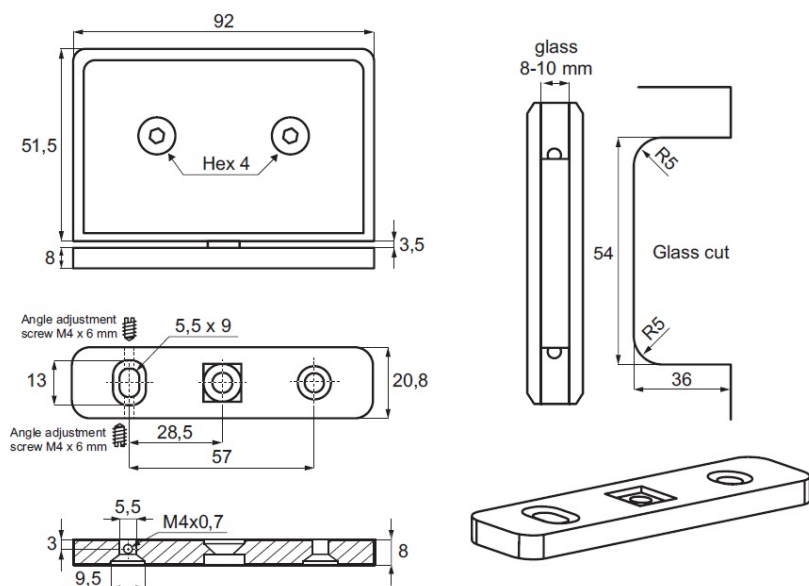

PRODUCT SHEET

Description:

Shower Pivot Hinge "Lodz II", Floor/Glass,SS-Look,51,5x92x21 mm, With Adjustable Base, Brass Material, Incl., Gaskets, Screws & Templates, Self Centering When Within 15DG, Of Closed Position, 8-10mm Glass Thickness, Load Capacity: 20 kg Pr. Hinge, Max Glass Width: 800mm

Item number:

15.23.944-0

Units	Box	Carton	HS Code	Barcode
Pcs.	1	20	8302100090	
				5704866470445

SISO A/S

Mileparken 11
DK-2740 Skovlunde
Denmark
VAT: DK 24786013

Phone +45 45 830 900

www.siso.dk
siso@siso.dk

Danske Bank
Nytorv Branch
Copenhagen
SWIFT: DABADKKK

Account no.
4180 3112 112936
IBAN Account
DK7230003112112936