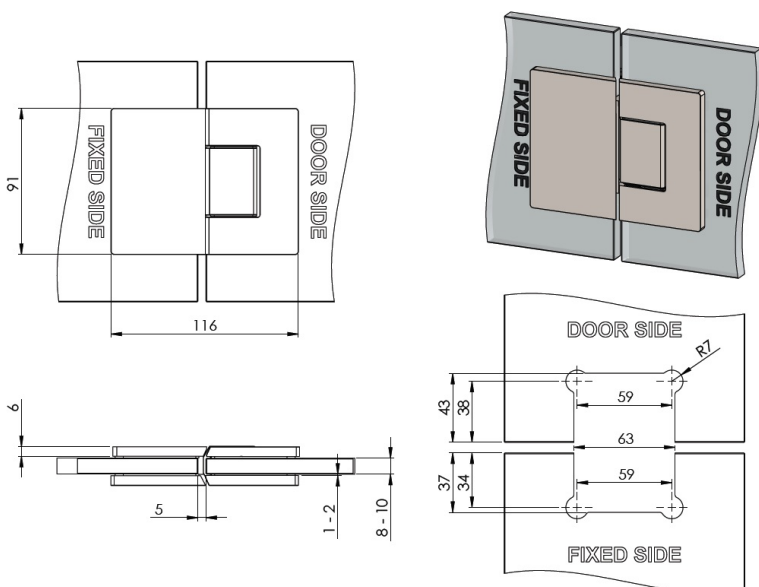

PRODUCT SHEET

Description:

Shower Hinge "Rio", 180DG, Polished Brass, Glass/Glass, 8-10 mm Glass Thickness, W/15 DG Angle Adjustment Function & 25DG, Return Function, Brass Material, Hidden Screws., Black Fiber Gaskets: 2 x 1mm & 2 x 2mm Thickness., Load Capacity Pr. Pair: 45kg

Item number:

15.23.888-0

Units	Box	Carton	HS Code	Barcode
Pcs.	1	10	8302100090	
				5704866501279

SISO A/S

Mileparken 11
DK-2740 Skovlunde
Denmark
VAT: 24786013

Phone +45 45 830 900

www.siso.dk
siso@siso.dk