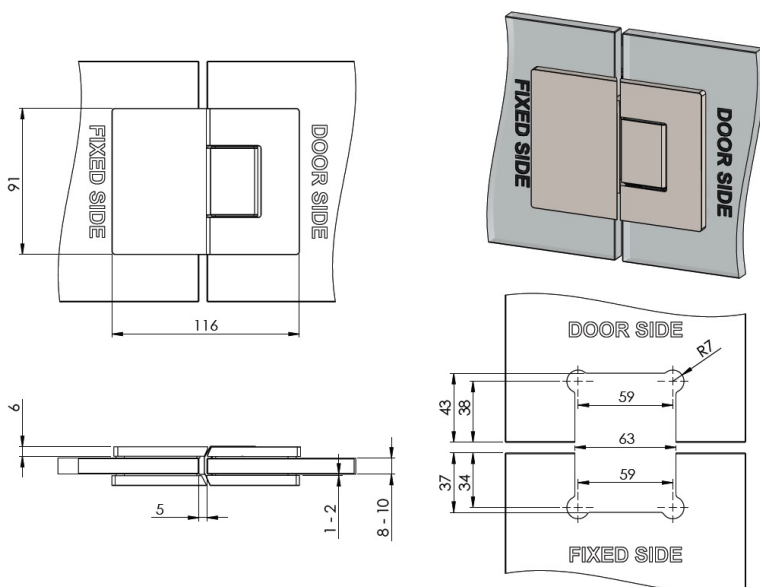

PRODUCT SHEET

Description:

Shower Hinge "Rio", 180DG, SS-Look, Glass/Glass, 8-10mm Thickness, W/15DG Angle Adjustment Function & 25DG Return, Function, Brass Material, Hidden Screws., Black Fiber Gaskets: 2 x 1mm & 2 x 2mm Thickness., Load Capacity Pr. Pair: 45kg

Item number:

15.23.887-0

Units	Box	Carton	HS Code	Barcode
Pcs.	1	10	8302100090	
				5704866501262

SISO A/S

Mileparken 11
DK-2740 Skovlunde
Denmark
VAT: 24786013

Phone +45 45 830 900

www.siso.dk
siso@siso.dk