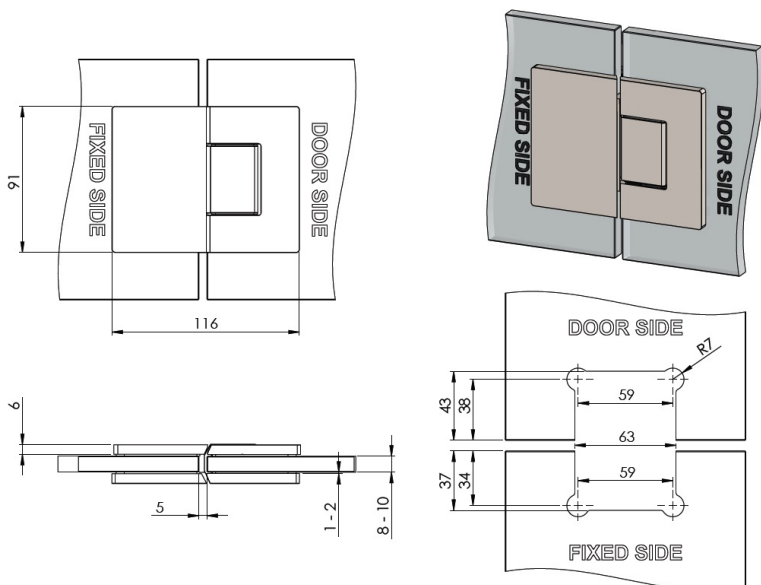

PRODUCT SHEET

Description:

Shower Hinge "Rio", 180DG, Black Finish, Glass/Glass, 8-10mm Glass Thickness, W/15 DG Angle Adjustment Function & 25DG, Return Function, Brass Material, Hidden Screws., Black Fiber Gaskets: 2 x 1mm & 2 x 2mm Thickness., Load Capacity Pr. Pair: 45kg.

Item number:

15.23.886-4

Units	Box	Carton	HS Code	Barcode
Pcs.	1	10	8302100090	
				5704866501255

SISO A/S

Mileparken 11
DK-2740 Skovlunde
Denmark
VAT: 24786013

Phone +45 45 830 900

www.siso.dk
siso@siso.dk