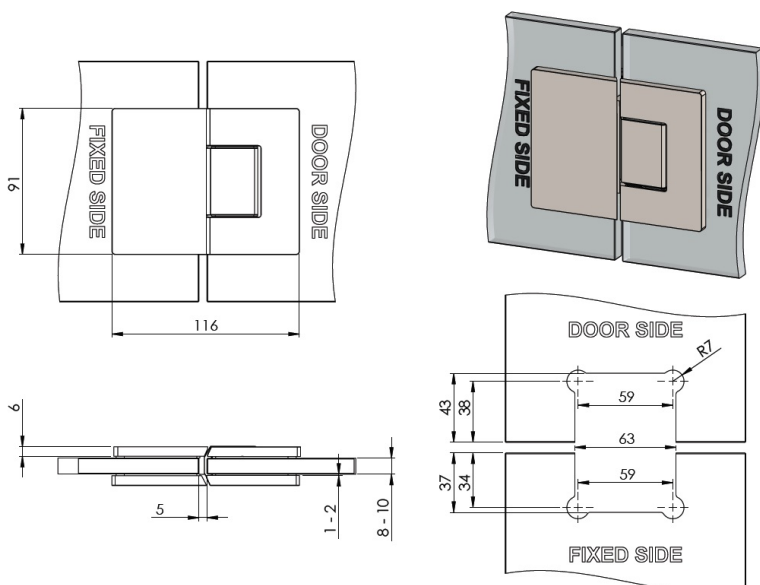

PRODUCT SHEET

Description:

Shower Hinge "Rio", 180DG, CPL, Glass/Glass, 8-10mm Glass Thickness, W/15DG Angle Adjustment Function & 25DG Return, Function, Brass Material, Hidden Screws., Black Fiber Gaskets: 2 x 1mm & 2 x 2mm Thickness., Load Capacity Pr. Pair: 45kg

Item number:

15.23.886-0

Units	Box	Carton	HS Code	Barcode
Pcs.	1	10	8302100090	
				5704866501248

SISO A/S

Mileparken 11
DK-2740 Skovlunde
Denmark
VAT: 24786013

Phone +45 45 830 900

www.siso.dk
siso@siso.dk