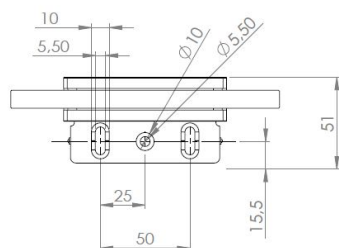

PRODUCT SHEET

Description:

Shower Hinge "Rio", Wall/Glass, Brushed Brass, Offset Back , 8-10mm Glass Thickness, W/15 DG Angle Adjustment Function, & 25DG Return Function, Brass Material, Hidden Screws., Black Fiber Gaskets: 2 x 1mm & 2 x 2mm Thickness., Load Capacity Pr. Pair: 45kg

Item number:

15.23.885-8

Units	Box	Carton	HS Code	Barcode
Pcs.	1	20	8302100090	
				5704866511209

SISO A/S

Mileparken 11
DK-2740 Skovlunde
Denmark
VAT: 24786013

Phone +45 45 830 900

www.siso.dk
siso@siso.dk

Danske Bank
Nytorv Branch
Copenhagen
SWIFT: DABADKKK

Account no.
4180 3112 112936
IBAN Account
DK7230003112112936