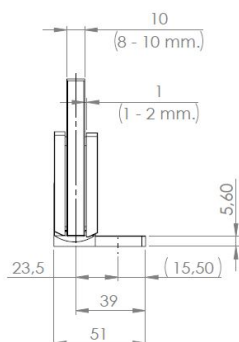

PRODUCT SHEET

Description:

Shower Hinge "Rio", Wall/Glass, Brushed Brass, Offset Back , 8-10mm Glass Thickness, W/15 DG Angle Adjustment Function, & 25DG Return Function, Brass Material, Hidden Screws., Black Fiber Gaskets: 2 x 1mm & 2 x 2mm Thickness., Load Capacity Pr. Pair: 45kg

Item number:

15.23.885-8

Units	Box	Carton	HS Code	Barcode
Pcs.	1	20	8302100090	
				5704866511209

SISO A/S

Mileparken 11
DK-2740 Skovlunde
Denmark
VAT: 24786013

Phone +45 45 830 900

www.siso.dk
siso@siso.dk