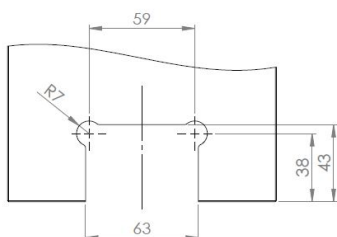

PRODUCT SHEET

Description:

Shower Hinge "Rio", Wall/Glass, Brushed Brass, Offset Back , 8-10mm Glass Thickness, W/15 DG Angle Adjustment Function, & 25DG Return Function, Brass Material, Hidden Screws., Black Fiber Gaskets: 2 x 1mm & 2 x 2mm Thickness., Load Capacity Pr. Pair: 45kg

Item number:

15.23.885-8

Units	Box	Carton	HS Code	Barcode
Pcs.	1	20	8302100090	
				5704866511209

SISO A/S

Mileparken 11
DK-2740 Skovlunde
Denmark
VAT: 24786013

Phone +45 45 830 900

www.siso.dk
siso@siso.dk

Danske Bank
Nytorv Branch
Copenhagen
SWIFT: DABADKKK

Account no.
4180 3112 112936
IBAN Account
DK7230003112112936