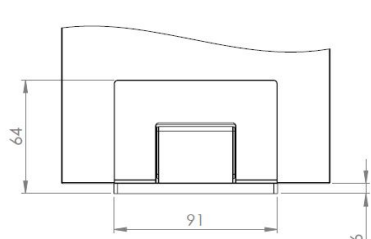

PRODUCT SHEET

Description:

Shower Hinge "Rio", Wall/Glass, Brushed Brass, Offset Back , 8-10mm Glass Thickness, W/15 DG Angle Adjustment Function, & 25DG Return Function, Brass Material, Hidden Screws., Black Fiber Gaskets: 2 x 1mm & 2 x 2mm Thickness., Load Capacity Pr. Pair: 45kg

Item number:

15.23.885-8

Units	Box	Carton	HS Code	Barcode
Pcs.	1	20	8302100090	
				5704866511209

SISO A/S

Mileparken 11
DK-2740 Skovlunde
Denmark
VAT: 24786013

Phone +45 45 830 900

www.siso.dk
siso@siso.dk

Danske Bank
Nytorv Branch
Copenhagen
SWIFT: DABADKKK

Account no.
4180 3112 112936
IBAN Account
DK7230003112112936