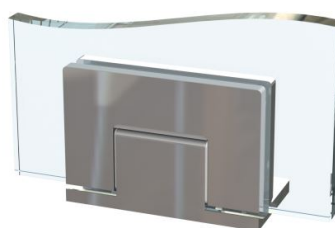

PRODUCT SHEET

Description:

Shower Hinge "Rio", Wall/Glass, Brushed Brass, Offset Back , 8-10mm Glass Thickness, W/15 DG Angle Adjustment Function, & 25DG Return Function, Brass Material, Hidden Screws., Black Fiber Gaskets: 2 x 1mm & 2 x 2mm Thickness., Load Capacity Pr. Pair: 45kg

Item number:

15.23.885-8

Units	Box	Carton	HS Code	Barcode
Pcs.	1	20	8302100090	
				5704866511209

SISO A/S

Mileparken 11
DK-2740 Skovlunde
Denmark
VAT: 24786013

Phone +45 45 830 900

www.siso.dk
siso@siso.dk

Danske Bank
Nytorv Branch
Copenhagen
SWIFT: DABADKKK

Account no.
4180 3112 112936
IBAN Account
DK7230003112112936