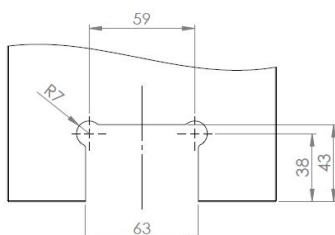

PRODUCT SHEET

Description:

Shower Hinge "Rio", Wall/Glass, Polished Brass, Offset Back , 8-10mm Glass Thickness, W/15 DG Angle Adjustment Function, & 25DG Return Function, Brass Material, Hidden Screws., Black Fiber Gaskets: 2 x 1mm & 2 x 2mm Thickness., Load Capacity Pr. Pair: 45kg

Item number:

15.23.885-0

Units	Box	Carton	HS Code	Barcode
Pcs.	1	20	8302100090	
				5704866501231

SISO A/S

Mileparken 11
DK-2740 Skovlunde
Denmark
VAT: 24786013

Phone +45 45 830 900

www.siso.dk
siso@siso.dk