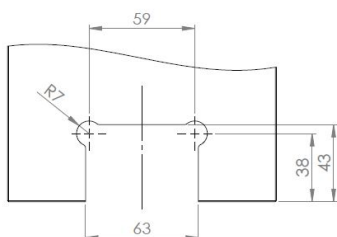

PRODUCT SHEET

Description:

Shower Hinge "Rio", Wall/Glass, SS-Look, Offset Back Plate, 8-10mm Glass Thickness, W/15 DG Angle Adjustment Function, & 25DG Return Function, Brass Material, Hidden Screws., Black Fiber Gaskets: 2 x 1mm & 2 x 2mm Thickness., Load Capacity Pr. Pair: 45kg

Item number:

15.23.884-0

Units	Box	Carton	HS Code	Barcode
Pcs.	1	20	8302100090	
				5704866501224

SISO A/S

Mileparken 11
DK-2740 Skovlunde
Denmark
VAT: 24786013

Phone +45 45 830 900

www.siso.dk
siso@siso.dk

Danske Bank
Nytorv Branch
Copenhagen
SWIFT: DABADKKK

Account no.
4180 3112 112936
IBAN Account
DK7230003112112936