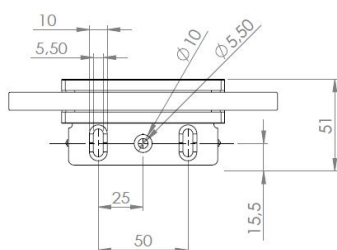

PRODUCT SHEET

Description:

Shower Hinge "Rio", Wall/Glass, SS-Look, Offset Back Plate, 8-10mm Glass Thickness, W/15 DG Angle Adjustment Function, & 25DG Return Function, Brass Material, Hidden Screws., Black Fiber Gaskets: 2 x 1mm & 2 x 2mm Thickness., Load Capacity Pr. Pair: 45kg

Item number:

15.23.884-0

Units	Box	Carton	HS Code	Barcode
Pcs.	1	20	8302100090	
				5704866501224

SISO A/S

Mileparken 11
DK-2740 Skovlunde
Denmark
VAT: 24786013

Phone +45 45 830 900

www.siso.dk
siso@siso.dk

Danske Bank
Nytorv Branch
Copenhagen
SWIFT: DABADKKK

Account no.
4180 3112 112936
IBAN Account
DK7230003112112936