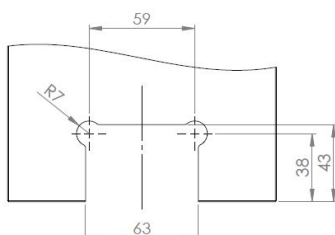

PRODUCT SHEET

Description:

Shower Hinge "Rio", Wall/Glass, Black Finish, Offset Back Pl, 8-10mm Glass Thickness, W/15 DG Angle Adjustment Function, & 25DG Return Function, Brass Material, Hidden Screws., Black Fiber Gaskets: 2 x 1mm & 2 x 2mm Thickness., Load Capacity Pr. Pair: 45kg

Item number:

15.23.883-4

Units	Box	Carton	HS Code	Barcode
Pcs.	1	20	8302100090	
				5704866501217

SISO A/S

Mileparken 11
DK-2740 Skovlunde
Denmark
VAT: 24786013

Phone +45 45 830 900

www.siso.dk
siso@siso.dk