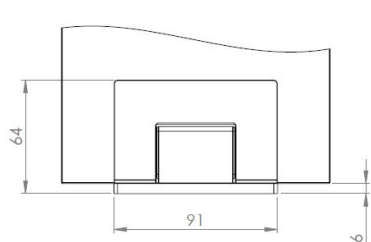

PRODUCT SHEET

Description:

Shower Hinge "Rio", Wall/Glass, Black Finish, Offset Back Pl, 8-10mm Glass Thickness, W/15 DG Angle Adjustment Function, & 25DG Return Function, Brass Material, Hidden Screws., Black Fiber Gaskets: 2 x 1mm & 2 x 2mm Thickness., Load Capacity Pr. Pair: 45kg

Item number:

15.23.883-4

Units	Box	Carton	HS Code	Barcode
Pcs.	1	20	8302100090	
				5704866501217

SISO A/S

Mileparken 11
DK-2740 Skovlunde
Denmark
VAT: 24786013

Phone +45 45 830 900

www.siso.dk
siso@siso.dk

Danske Bank
Nytorv Branch
Copenhagen
SWIFT: DABADKKK

Account no.
4180 3112 112936
IBAN Account
DK7230003112112936