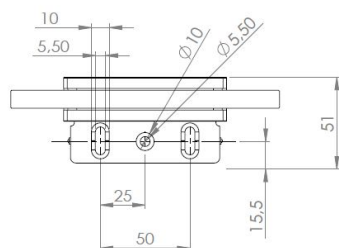

PRODUCT SHEET

Description:

Shower Hinge "Rio", Wall/Glass, Black Finish, Offset Back Pl, 8-10mm Glass Thickness, W/15 DG Angle Adjustment Function, & 25DG Return Function, Brass Material, Hidden Screws., Black Fiber Gaskets: 2 x 1mm & 2 x 2mm Thickness., Load Capacity Pr. Pair: 45kg

Item number:

15.23.883-4

Units	Box	Carton	HS Code	Barcode
Pcs.	1	20	8302100090	
				5704866501217

SISO A/S

Mileparken 11
DK-2740 Skovlunde
Denmark
VAT: 24786013

Phone +45 45 830 900

www.siso.dk
siso@siso.dk

Danske Bank
Nytorv Branch
Copenhagen
SWIFT: DABADKKK

Account no.
4180 3112 112936
IBAN Account
DK7230003112112936