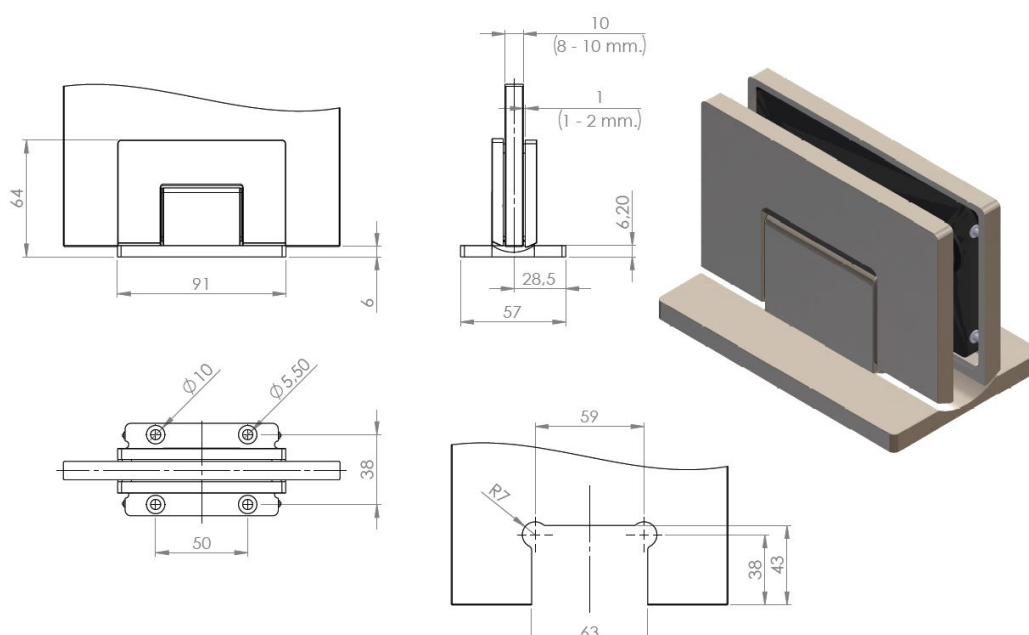

PRODUCT SHEET

Description:

Shower Hinge "Rio", Wall/Glass, Brushed Brass, Centre Back Pl, 8-10mm Glass Thickness, W/15 DG Angle Adjustment Function, & 25DG Return Function, Brass Material, Hidden Screws., Black Fiber Gaskets: 2 x 1mm & 2 x 2mm Thickness., Load Capacity Pr. Pair: 45kg

Item number:

15.23.882-7

Units	Box	Carton	HS Code	Barcode
Pcs.	1	20	8302100090	
				5704866516969

SISO A/S

Mileparken 11
DK-2740 Skovlunde
Denmark
VAT: 24786013

Phone +45 45 830 900

www.siso.dk
siso@siso.dk

Danske Bank
Nytorv Branch
Copenhagen
SWIFT: DABADKKK

Account no.
4180 3112 112936
IBAN Account
DK7230003112112936