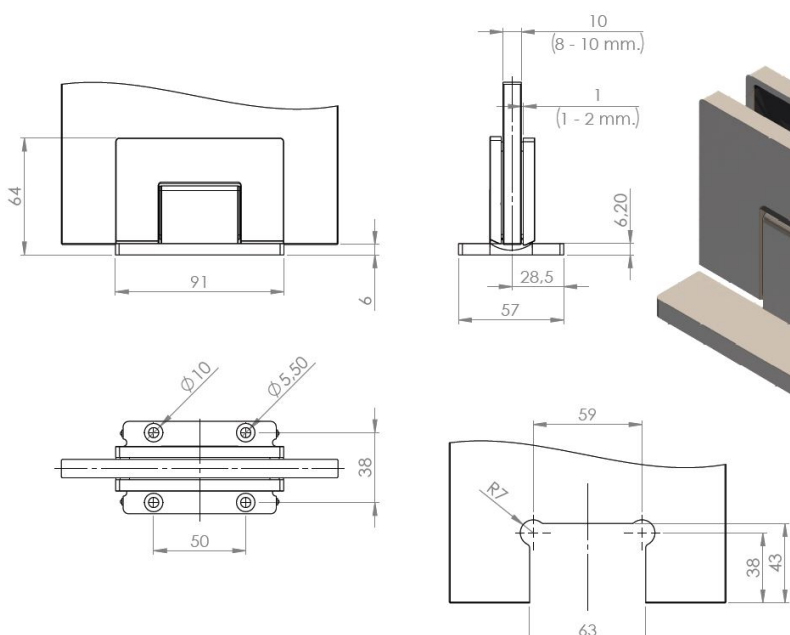

PRODUCT SHEET

Description:

Shower Hinge "Rio", Wall/Glass, Polished Brass, Centre Back Pl, 8-10mm Glass Thickness, W/15 DG Angle Adjustment Function, & 25DG Return Function, Brass Material, Hidden Screws., Black Fiber Gaskets: 2 x 1mm & 2 x 2mm Thickness., Load Capacity Pr. Pair: 45kg

Item number:

15.23.882-0

Units	Box	Carton	HS Code	Barcode
Pcs.	1	20	8302100090	
				5704866500531

SISO A/S

Mileparken 11
DK-2740 Skovlunde
Denmark
VAT: 24786013

Phone +45 45 830 900

www.siso.dk
siso@siso.dk

Danske Bank
Nytorv Branch
Copenhagen
SWIFT: DABADKKK

Account no.
4180 3112 112936
IBAN Account
DK7230003112112936