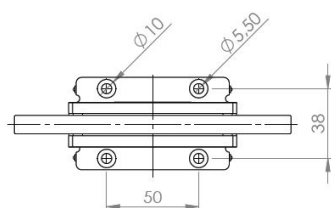

PRODUCT SHEET

Description:

Shower Hinge "Rio", Wall/Glass, SS-Look, Centre Back Plate , 8-10mm Glass Thickness, W/15 DG Angle Adjustment Function, & 25DG Return Function, Brass Material, Hidden Screws., Black Fiber Gaskets: 2 x 1mm & 2 x 2mm Thickness., Load Capacity Pr. Pair: 45kg

Item number:

15.23.881-0

Units	Box	Carton	HS Code	Barcode
Pcs.	1	20	8302100090	
				5704866500524

SISO A/S

Mileparken 11
DK-2740 Skovlunde
Denmark
VAT: 24786013

Phone +45 45 830 900

www.siso.dk
siso@siso.dk

Danske Bank
Nytorv Branch
Copenhagen
SWIFT: DABADKKK

Account no.
4180 3112 112936
IBAN Account
DK7230003112112936