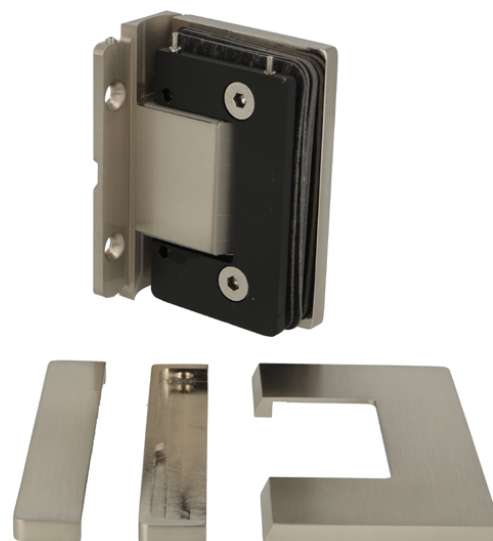

PRODUCT SHEET

Description:

Shower Hinge "Rio", Wall/Glass, SS-Look, Centre Back Plate , 8-10mm Glass Thickness, W/15 DG Angle Adjustment Function, & 25DG Return Function, Brass Material, Hidden Screws., Black Fiber Gaskets: 2 x 1mm & 2 x 2mm Thickness., Load Capacity Pr. Pair: 45kg

Item number:

15.23.881-0

Units	Box	Carton	HS Code	Barcode
Pcs.	1	20	8302100090	
				5704866500524

SISO A/S

Mileparken 11
DK-2740 Skovlunde
Denmark
VAT: 24786013

Phone +45 45 830 900

www.siso.dk
siso@siso.dk

Danske Bank
Nytorv Branch
Copenhagen
SWIFT: DABADKKK

Account no.
4180 3112 112936
IBAN Account
DK7230003112112936