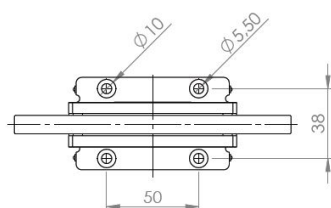

PRODUCT SHEET

Description:

Shower Hinge "Rio", Wall/Glass, Black Finish, Centre Back Pl, 8-10mm Glass Thickness, W/15 DG Angle Adjustment Function, & 25DG Return Function, Brass Material, Hidden Screws., Black Fiber Gaskets: 2 x 1mm & 2 x 2mm Thickness., Load Capacity Pr. Pair: 45kg

Item number:

15.23.880-4

Units	Box	Carton	HS Code	Barcode
Pcs.	1	20	8302100090	
				5704866500517

SISO A/S

Mileparken 11
DK-2740 Skovlunde
Denmark
VAT: 24786013

Phone +45 45 830 900

www.siso.dk
siso@siso.dk