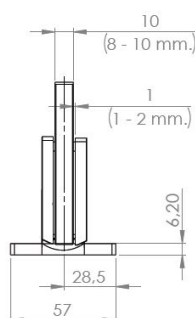

PRODUCT SHEET

Description:

Shower Hinge "Rio", Wall/Glass, Black Finish, Centre Back Pl, 8-10mm Glass Thickness, W/15 DG Angle Adjustment Function, & 25DG Return Function, Brass Material, Hidden Screws., Black Fiber Gaskets: 2 x 1mm & 2 x 2mm Thickness., Load Capacity Pr. Pair: 45kg

Item number:

15.23.880-4

Units	Box	Carton	HS Code	Barcode
Pcs.	1	20	8302100090	
				5704866500517

SISO A/S

Mileparken 11
DK-2740 Skovlunde
Denmark
VAT: 24786013

Phone +45 45 830 900

www.siso.dk
siso@siso.dk