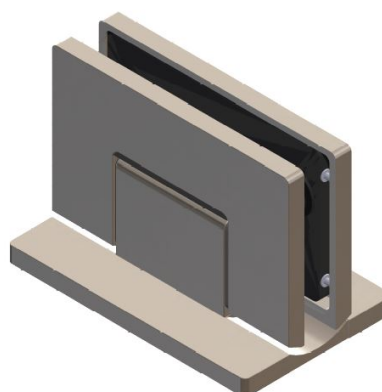

PRODUCT SHEET

Description:

Shower Hinge "Rio", Wall/Glass, CPL, Centre Back Pl, 8-10mm Glass Thickness, W/15 DG Angle Adjustment Function & 25DG, Return Function, Brass Material, Hidden Screws., Black Fiber Gaskets: 2 x 1mm & 2 x 2mm Thickness., Load Capacity Pr. Pair: 45kg

Item number:

15.23.880-0

Units	Box	Carton	HS Code	Barcode
Pcs.	1	20	8302100090	
				5704866500500

SISO A/S

Mileparken 11
DK-2740 Skovlunde
Denmark
VAT: 24786013

Phone +45 45 830 900

www.siso.dk
siso@siso.dk

Danske Bank
Nytorv Branch
Copenhagen
SWIFT: DABADKKK

Account no.
4180 3112 112936
IBAN Account
DK7230003112112936