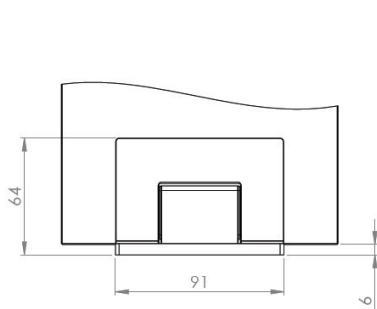

PRODUCT SHEET

Description:

Shower Hinge "Rio", Wall/Glass, CPL, Centre Back Pl, 8-10mm Glass Thickness, W/15 DG Angle Adjustment Function & 25DG, Return Function, Brass Material, Hidden Screws., Black Fiber Gaskets: 2 x 1mm & 2 x 2mm Thickness., Load Capacity Pr. Pair: 45kg

Item number:

15.23.880-0

Units	Box	Carton	HS Code	Barcode
Pcs.	1	20	8302100090	
				5704866500500

SISO A/S

Mileparken 11
DK-2740 Skovlunde
Denmark
VAT: 24786013

Phone +45 45 830 900

www.siso.dk
siso@siso.dk