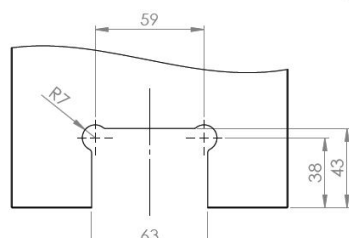

PRODUCT SHEET

Description:

Shower Hinge "Rio", Wall/Glass, CPL, Centre Back Pl, 8-10mm Glass Thickness, W/15 DG Angle Adjustment Function & 25DG, Return Function, Brass Material, Hidden Screws., Black Fiber Gaskets: 2 x 1mm & 2 x 2mm Thickness., Load Capacity Pr. Pair: 45kg

Item number:

15.23.880-0

Units	Box	Carton	HS Code	Barcode
Pcs.	1	20	8302100090	
				5704866500500

SISO A/S

Mileparken 11
DK-2740 Skovlunde
Denmark
VAT: 24786013

Phone +45 45 830 900

www.siso.dk
siso@siso.dk