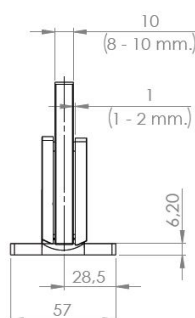

PRODUCT SHEET

Description:

Shower Hinge "Rio", Wall/Glass, CPL, Centre Back Pl, 8-10mm Glass Thickness, W/15 DG Angle Adjustment Function & 25DG, Return Function, Brass Material, Hidden Screws., Black Fiber Gaskets: 2 x 1mm & 2 x 2mm Thickness., Load Capacity Pr. Pair: 45kg

Item number:

15.23.880-0

Units	Box	Carton	HS Code	Barcode
Pcs.	1	20	8302100090	
				5704866500500

SISO A/S

Mileparken 11
DK-2740 Skovlunde
Denmark
VAT: 24786013

Phone +45 45 830 900

www.siso.dk
siso@siso.dk