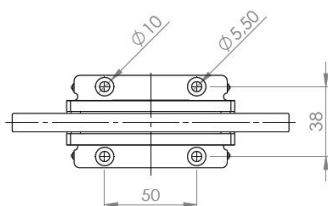

PRODUCT SHEET

Description:

Shower Hinge "Rio", Wall/Glass, CPL, Centre Back Pl, 8-10mm Glass Thickness, W/15 DG Angle Adjustment Function & 25DG, Return Function, Brass Material, Hidden Screws., Black Fiber Gaskets: 2 x 1mm & 2 x 2mm Thickness., Load Capacity Pr. Pair: 45kg

Item number:

15.23.880-0

Units	Box	Carton	HS Code	Barcode
Pcs.	1	20	8302100090	
				5704866500500

SISO A/S

Mileparken 11
DK-2740 Skovlunde
Denmark
VAT: 24786013

Phone +45 45 830 900

www.siso.dk
siso@siso.dk