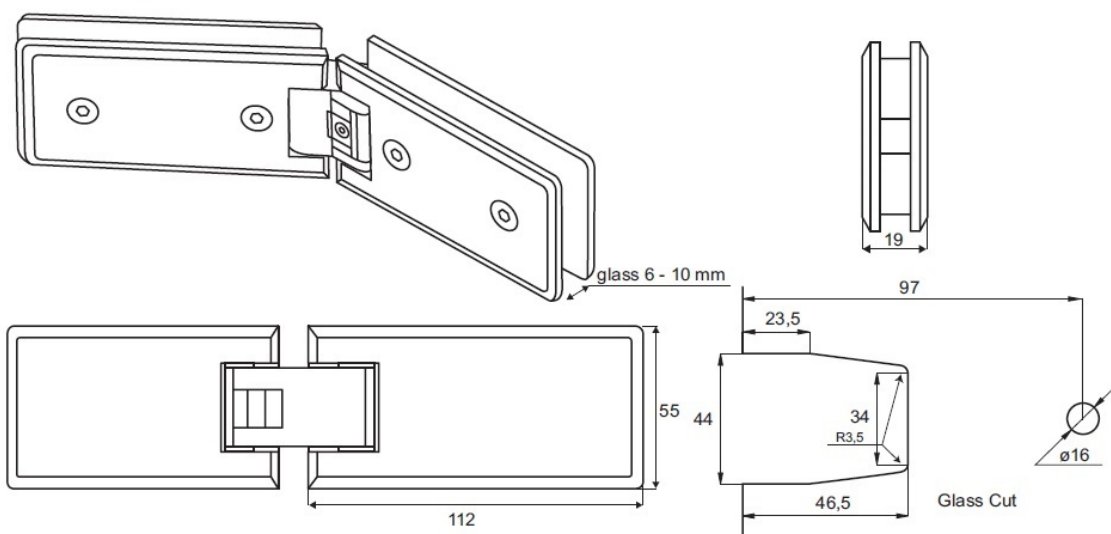

PRODUCT SHEET

Description:

Shower Hinge "Linz", 135DG,Alu-Look,Glass/Glass,6-10mm Glass Thickness,W/Angle Adjustment Function & 25DG Return, Function, Brass Material, Rectangular Shape W/Chamfered, Edges

Item number:

15.23.852-0

Units	Box	Carton	HS Code	Barcode
Pcs.		10	8302100090	 5704866060165

SISO A/S

Mileparken 11
DK-2740 Skovlunde
Denmark
VAT: DK 24786013

Phone +45 45 830 900

www.siso.dk
siso@siso.dk

Danske Bank
Nytorv Branch
Copenhagen
SWIFT: DABADKKK

Account no.
4180 3112 112936
IBAN Account
DK7230003112112936