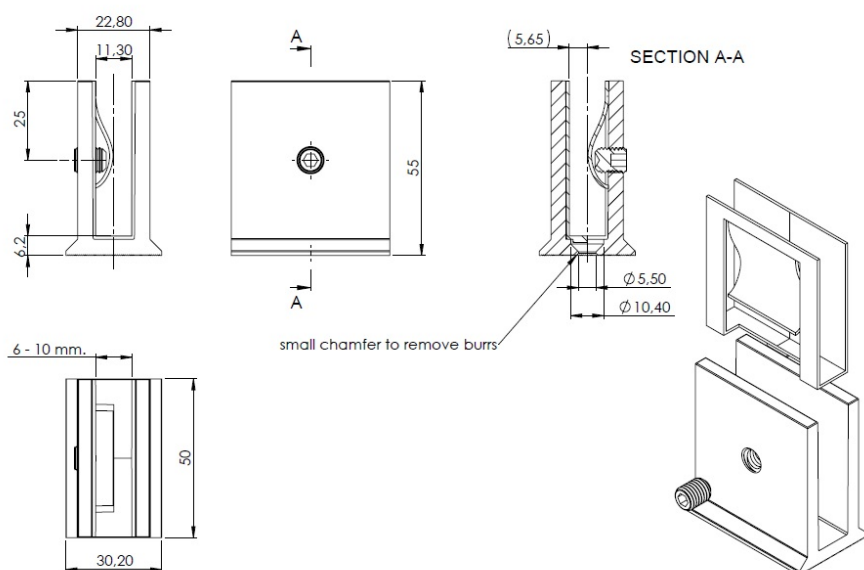

PRODUCT SHEET

Description:

Glass Clamp "Kos", Polished Brass, Floor/Glass, 55x50x30mm, 6-10mm Glass Thickness, No Cutting, Brass Material

Item number:

15.23.780-8

Units	Box	Carton	HS Code	Barcode
Pcs.	1	50	8302419000	 5704866512862