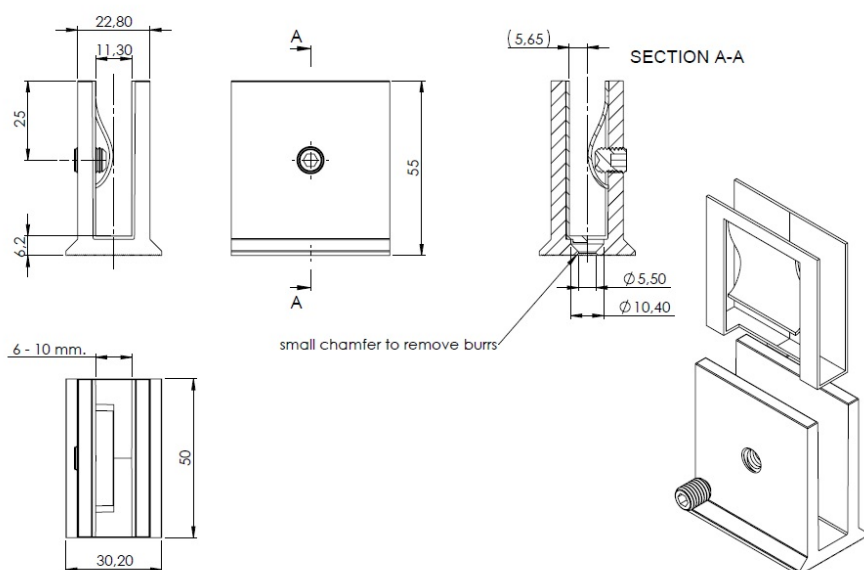

PRODUCT SHEET

Description:

Glass Clamp "Kos", Alu Finish, Floor/Glass, 55x50x30mm, 6-10 mm, Glass Thickness, No Cutting, Brass Material

Item number:

15.23.780-7

Units	Box	Carton	HS Code	Barcode
Pcs.	1	50	8302419000	 5704866513791

SISO A/S

Mileparken 11
DK-2740 Skovlunde
Denmark
VAT: DK 24786013

Phone +45 45 830 900

www.siso.dk
siso@siso.dk

Danske Bank
Nytorv Branch
Copenhagen
SWIFT: DABADKKK

Account no.
4180 3112 112936
IBAN Account
DK7230003112112936