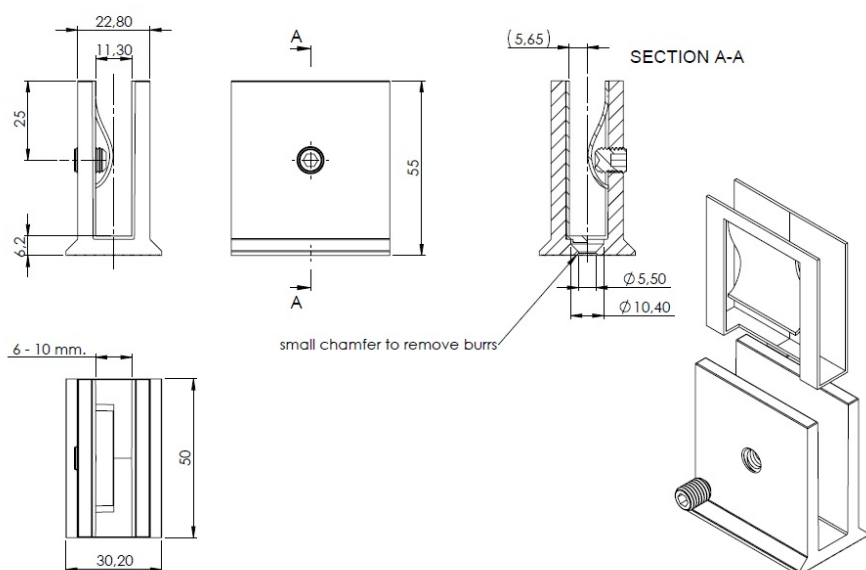

PRODUCT SHEET

Description:

Glass Clamp "Kos", Brushed Brass, Floor/Glass, 55x50x30mm, 6-10mm Glass Thickness, No Cutting, Brass Material

Item number:

15.23.780-6

Units	Box	Carton	HS Code	Barcode
Pcs.	1	50	8302419000	
				5704866516860