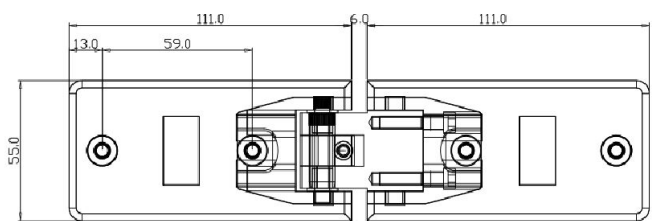

# PRODUCT SHEET

**Description:**

Shower Hinge "Linz", 180DG, Alu-Look, Glass/Glass, 6-10mm Glass Thickness, W/Angle Adjustment Function & 25DG Return, Function, Brass Material, Rectangular Shape W/Chamfered, Edges

**Item number:**

15.23.749-0

Units	Box	Carton	HS Code	Barcode
Pcs.	1	20	8302100090	
				5704866488051

**SISO A/S**

Mileparken 11  
DK-2740 Skovlunde  
Denmark  
VAT: DK 24786013

Phone +45 45 830 900

www.siso.dk  
siso@siso.dk