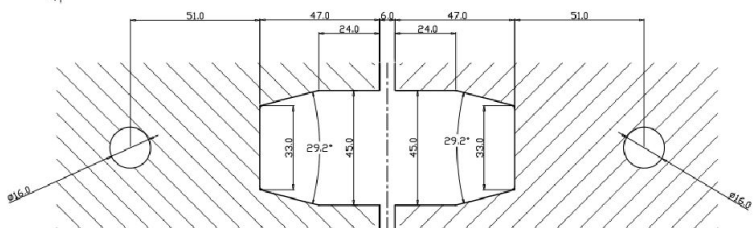

# PRODUCT SHEET

**Description:**

Shower Hinge "Linz", 180DG, Alu-Look, Glass/Glass, 6-10mm Glass Thickness, W/Angle Adjustment Function & 25DG Return, Function, Brass Material, Rectangular Shape W/Chamfered, Edges

**Item number:**

15.23.749-0

Units	Box	Carton	HS Code	Barcode
Pcs.	1	20	8302100090	
				5704866488051

**SISO A/S**

Mileparken 11  
DK-2740 Skovlunde  
Denmark  
VAT: DK 24786013

Phone +45 45 830 900

www.siso.dk  
siso@siso.dk