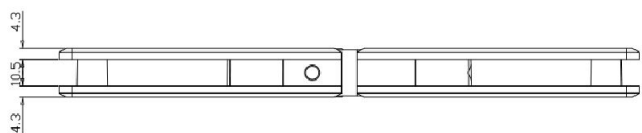

# PRODUCT SHEET

**Description:**

Shower Hinge "Linz", 180DG, Alu-Look, Glass/Glass, 6-10mm Glass Thickness, W/Angle Adjustment Function & 25DG Return, Function, Brass Material, Rectangular Shape W/Chamfered, Edges

**Item number:**

15.23.749-0

Units	Box	Carton	HS Code	Barcode
Pcs.	1	20	8302100090	
				5704866488051

**SISO A/S**

Mileparken 11  
DK-2740 Skovlunde  
Denmark  
VAT: DK 24786013

Phone +45 45 830 900

www.siso.dk  
siso@siso.dk