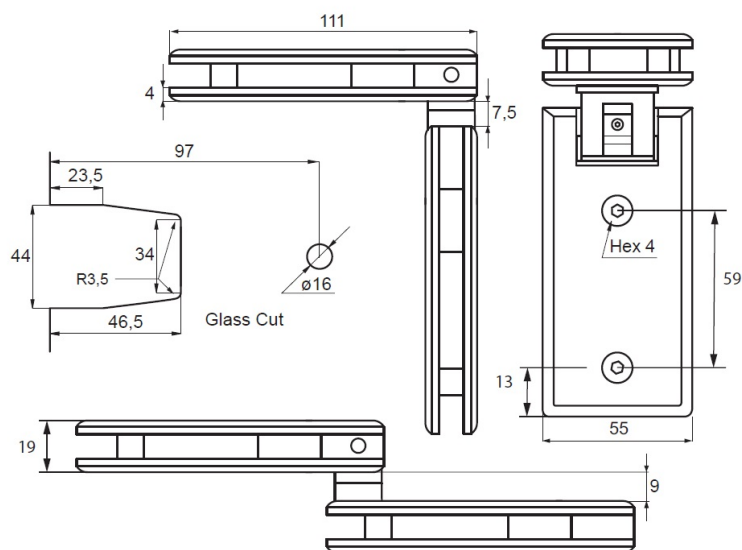

## Description:

Shower Hinge "Linz", 90DG, Black, Glass/Glass, 6-10mm Glass Thickness,W/Angle Adjustment Function & 25DG Return, Function, Brass Material, Rectangular Shape W/Chamfered, Edges

## Item number:

15.23.738-4

Units	Box	Carton	HS Code	Barcode
Pcs.	1	20	8302100090	 5704866500272