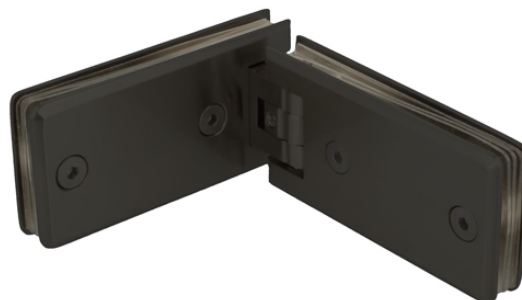

PRODUCT SHEET

Description:

Shower Hinge "Linz", 90DG, Black, Glass/Glass, 6-10mm Glass Thickness,W/Angle Adjustment Function & 25DG Return, Function, Brass Material, Rectangular Shape W/Chamfered, Edges

Item number:

15.23.738-4

Units	Box	Carton	HS Code	Barcode
Pcs.	1	20	8302100090	 5704866500272

SISO A/S

Mileparken 11
DK-2740 Skovlunde
Denmark
VAT: DK 24786013

Phone +45 45 830 900

www.siso.dk
siso@siso.dk

Danske Bank
Nytorv Branch
Copenhagen
SWIFT: DABADKKK

Account no.
4180 3112 112936
IBAN Account
DK7230003112112936