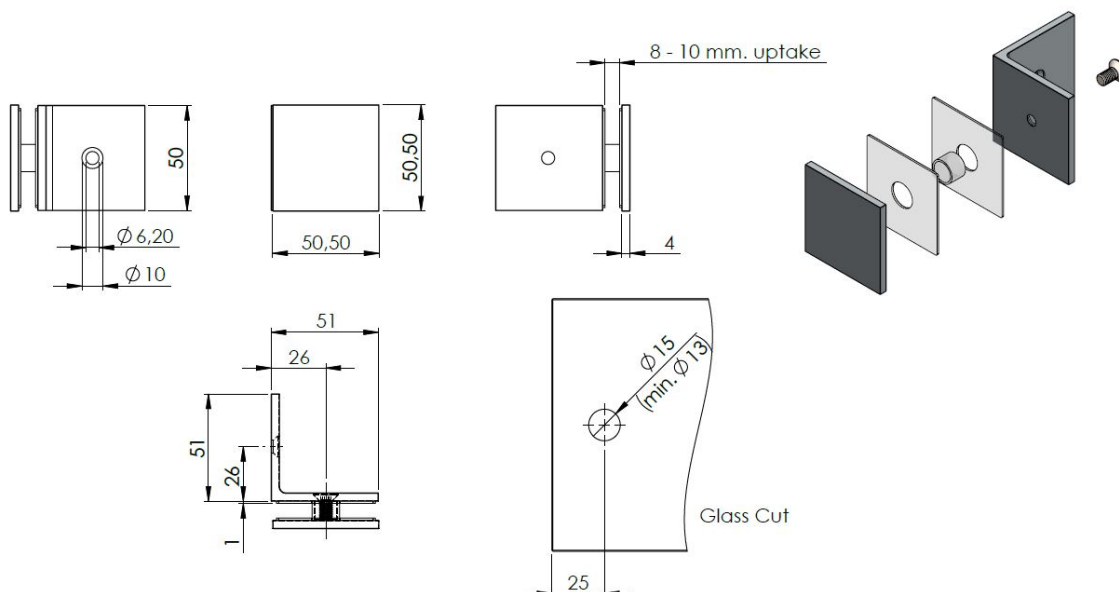

PRODUCT SHEET

Description:

Glass Clamp "Bern", 90DG, CPL, Glass/Wall, 51x51x17mm, Square Corners, 8-10mm Glass, Wall Mounted By $\varnothing 5$ mm Screw, Hole, GLass Mounted By $\varnothing 12$ mm Drilling, Brass Material

Item number:

15.23.700-2

Units	Box	Carton	HS Code	Barcode
Pcs.	1	50	8302419000	 5704866464314

SISO A/S

Mileparken 11
DK-2740 Skovlunde
Denmark
VAT: DK 24786013

Phone +45 45 830 900

www.siso.dk
siso@siso.dk

Danske Bank
Nytorv Branch
Copenhagen
SWIFT: DABADKKK

Account no.
4180 3112 112936
IBAN Account
DK7230003112112936